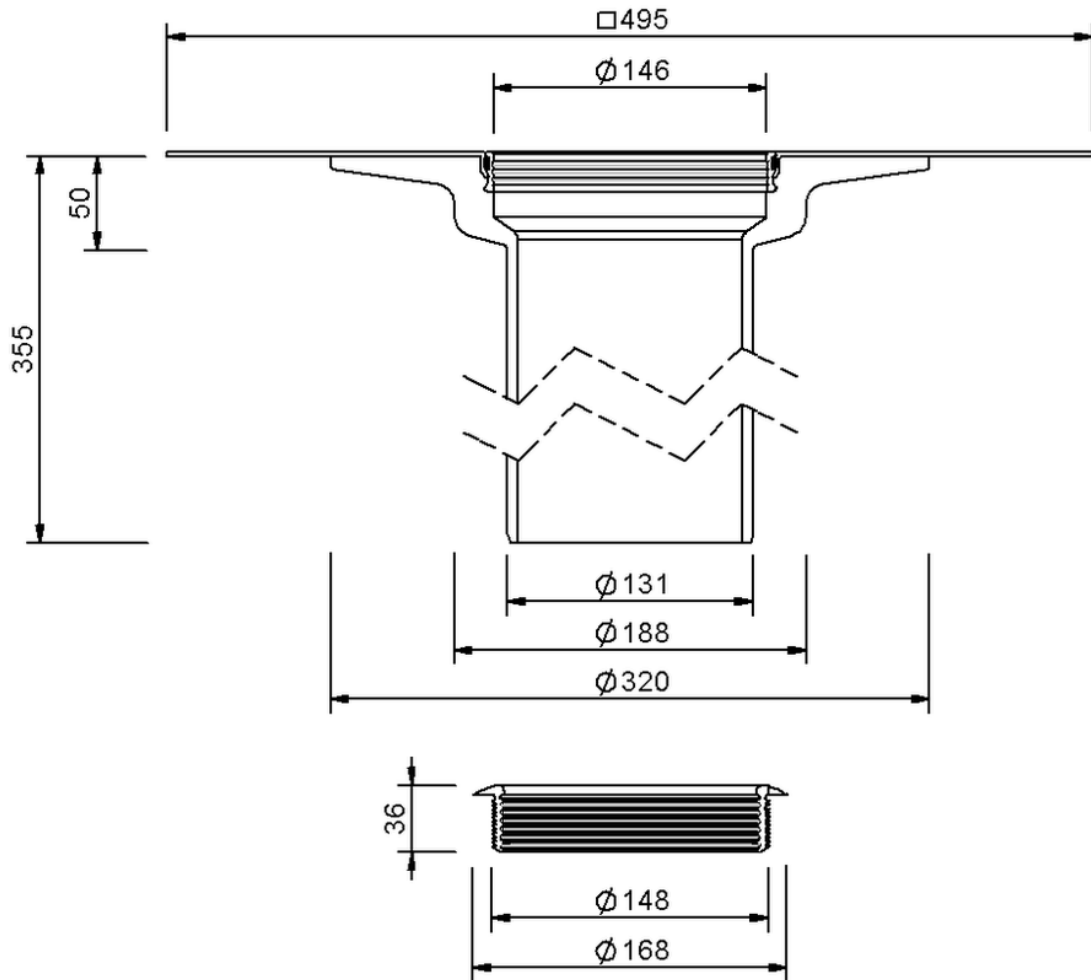

# Technical drawing Sita**Trendy** extension unit

SitaTrendy extension unit, with bitumen-sleeve

Article number

152700

Changes possible due to technical development, subject to mistakes and printing errors.