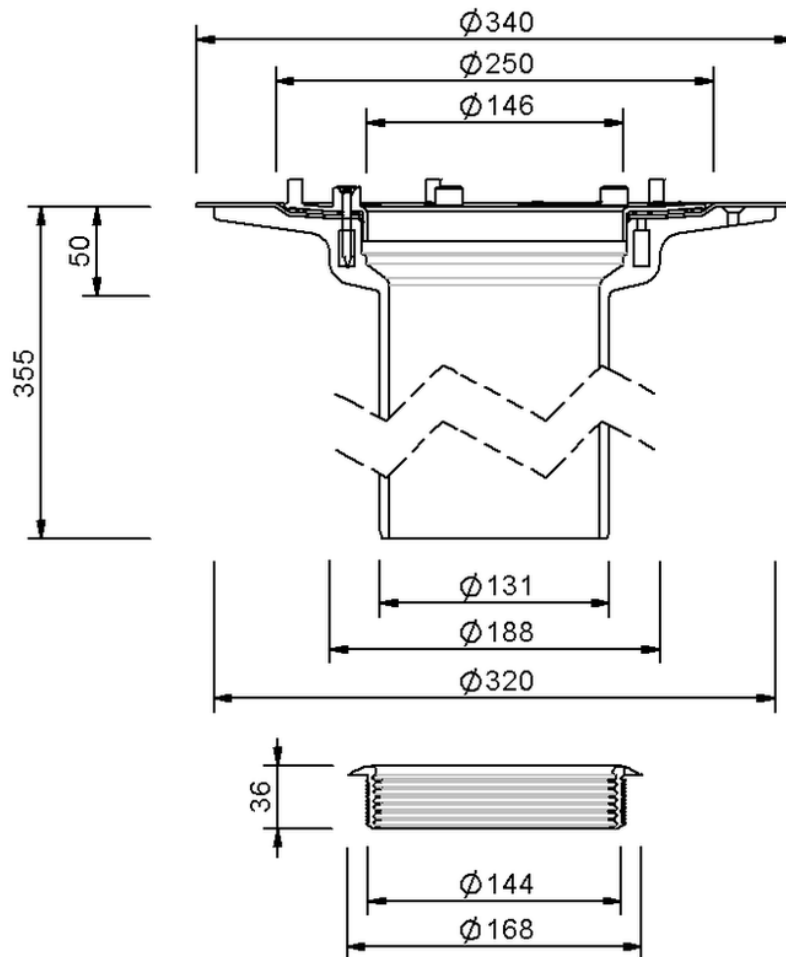

Technical drawing

Sita**Trendy** screw-on-flange extension unit

SitaTrendy screw-on-flange extension unit, with Screw-on flange

Article number

152799

Changes possible due to technical development, subject to mistakes and printing errors.