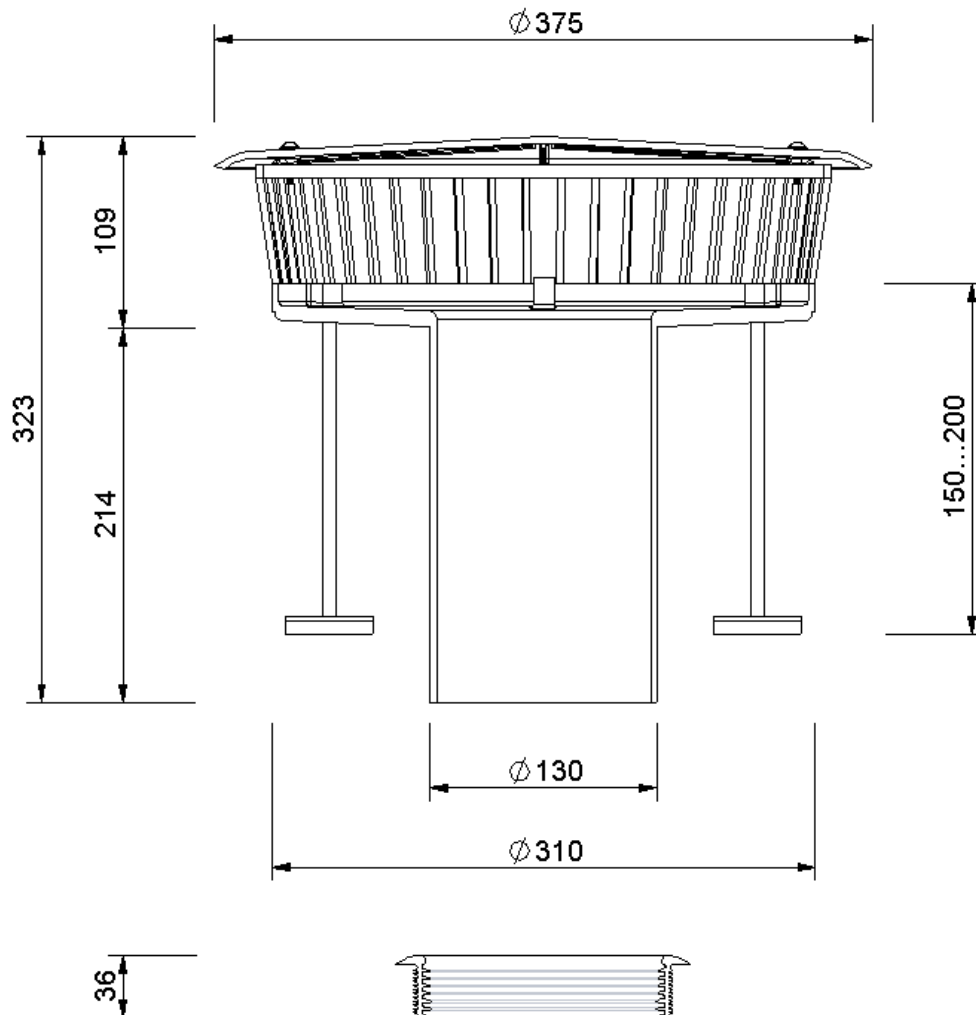

Technical drawing Sita**More** retaining element

SitaMore retaining element, for SitaTrendy, SitaSani® 63, SitaSani® 90, SitaSani® 105, SitaSani® 165

Article number

159008

Changes possible due to technical development, subject to mistakes and printing errors.