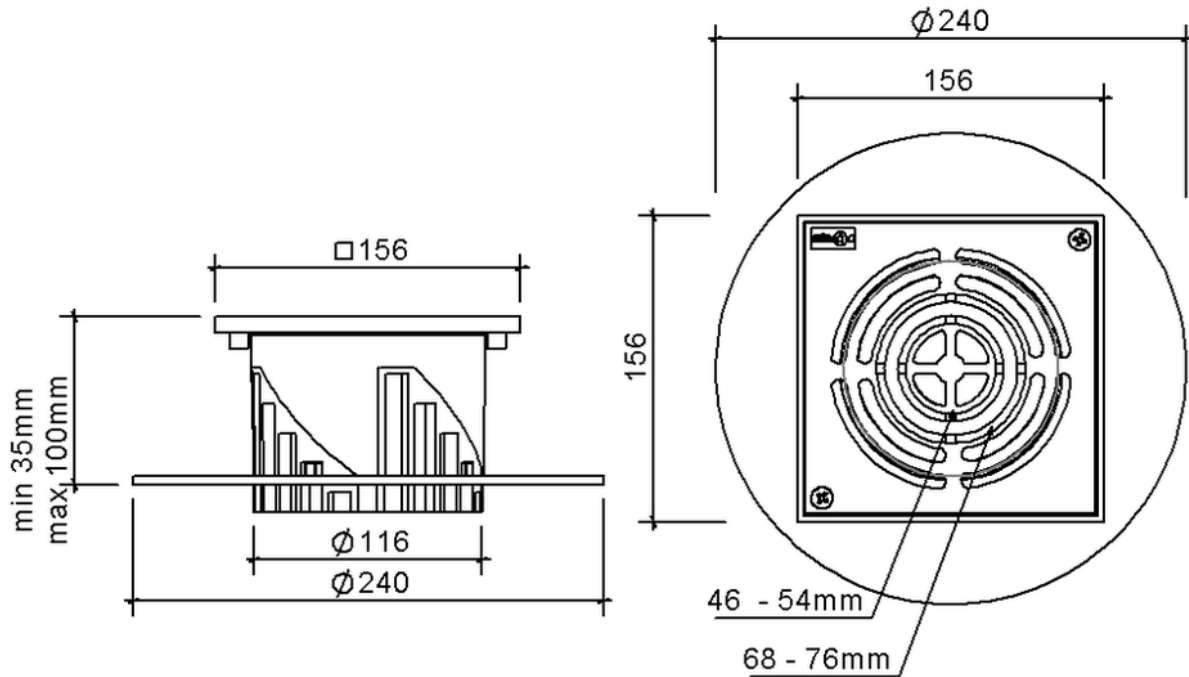

# Technical drawing Sita**More** terrace kit

---

---

SitaMore terrace kit, made of aluminium

Article number

159060

Changes possible due to technical development, subject to mistakes and printing errors.

Sita Bauelemente GmbH \* Ferdinand-Braun-Strasse 1 \* 33378 Rheda-Wiedenbrück, Germany \* Tel +49 2522 8340-0 \* Fax +49 2522 8340-100 \* info@sita-bauelemente.de \* www.sita-bauelemente.de