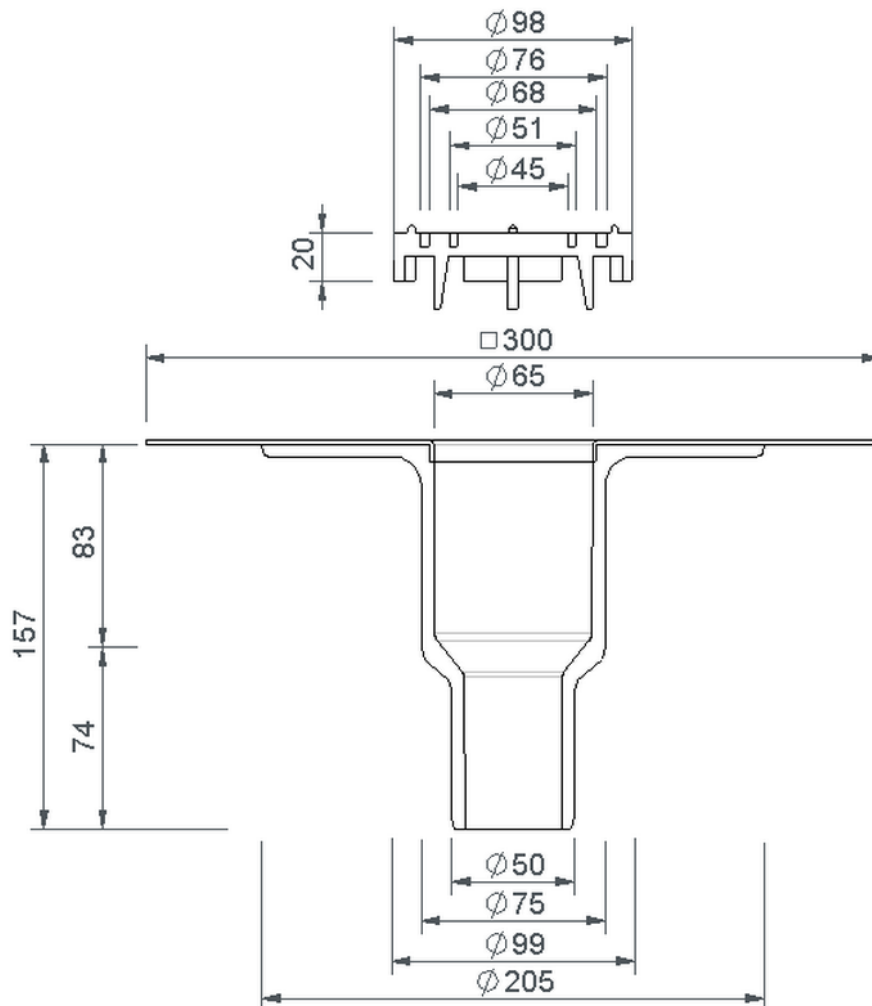

# Technical drawing Sita**Mini** vertical DN 50/70

SitaMini vertical DN 50/70, with bitumen-sleeve

Article number

160200

Changes possible due to technical development, subject to mistakes and printing errors.