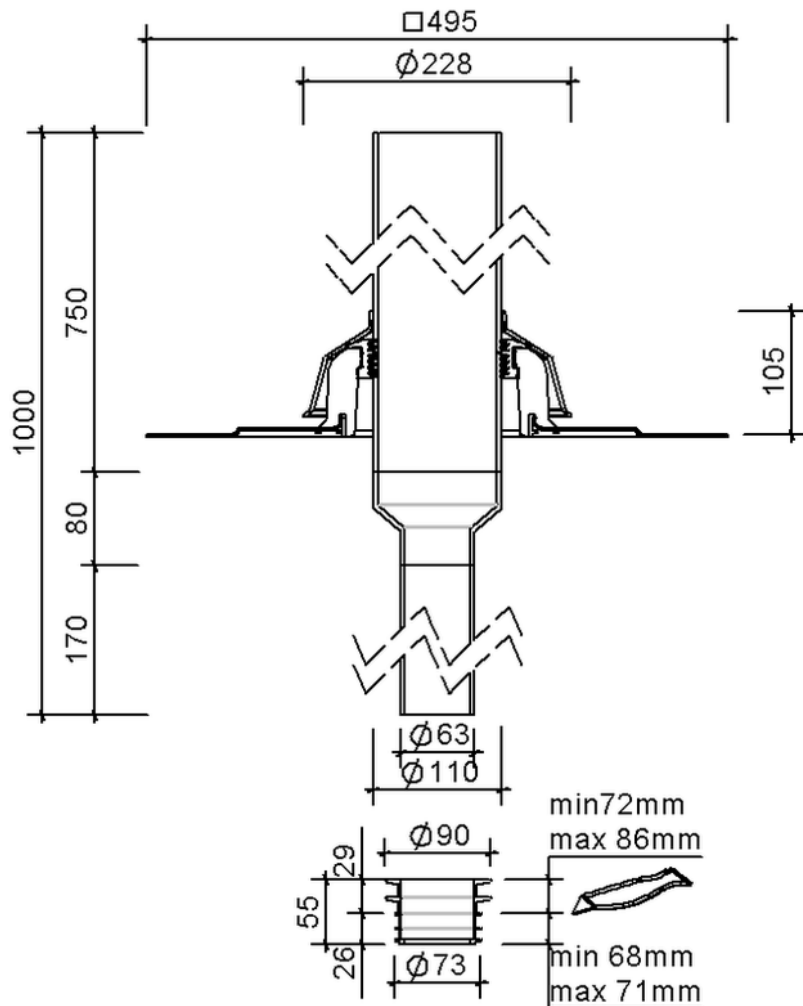

Technical drawing
Sita**Vent** refurbishment vent DN 63

SitaVent refurbishment vent DN 63, with bitumen-sleeve
1000 mm

Article number
173000

Changes possible due to technical development, subject to mistakes and printing errors.