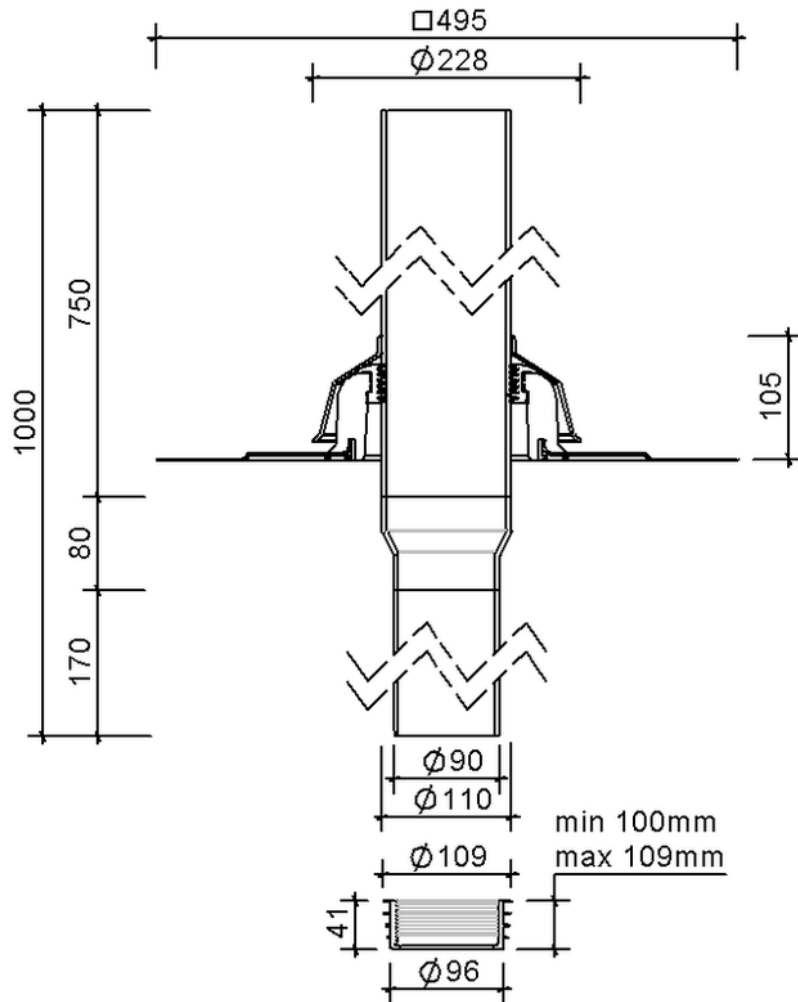

Technical drawing

SitaVent refurbishment vent DN 90

SitaVent refurbishment vent DN 90, with bitumen-sleeve
1000 mm

Article number
173200

Changes possible due to technical development, subject to mistakes and printing errors.