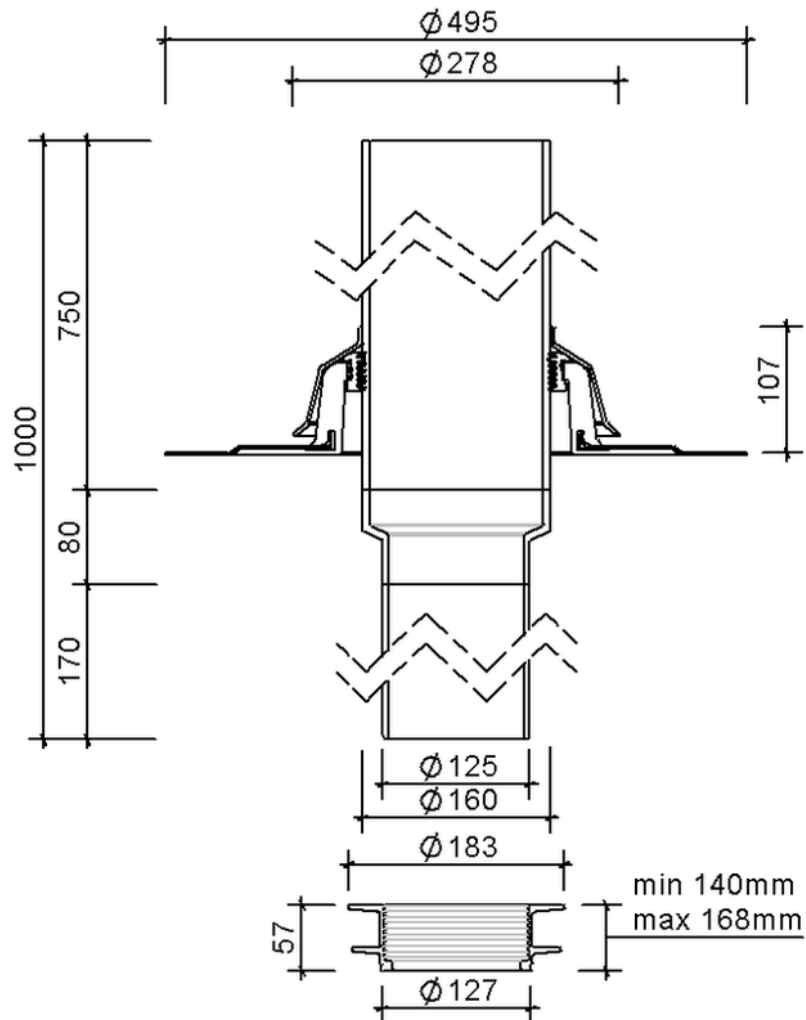

Technical drawing

SitaVent refurbishment vent DN 125

SitaVent refurbishment vent DN 125, with bitumen-sleeve
1000 mm

Article number
173400

Changes possible due to technical development, subject to mistakes and printing errors.