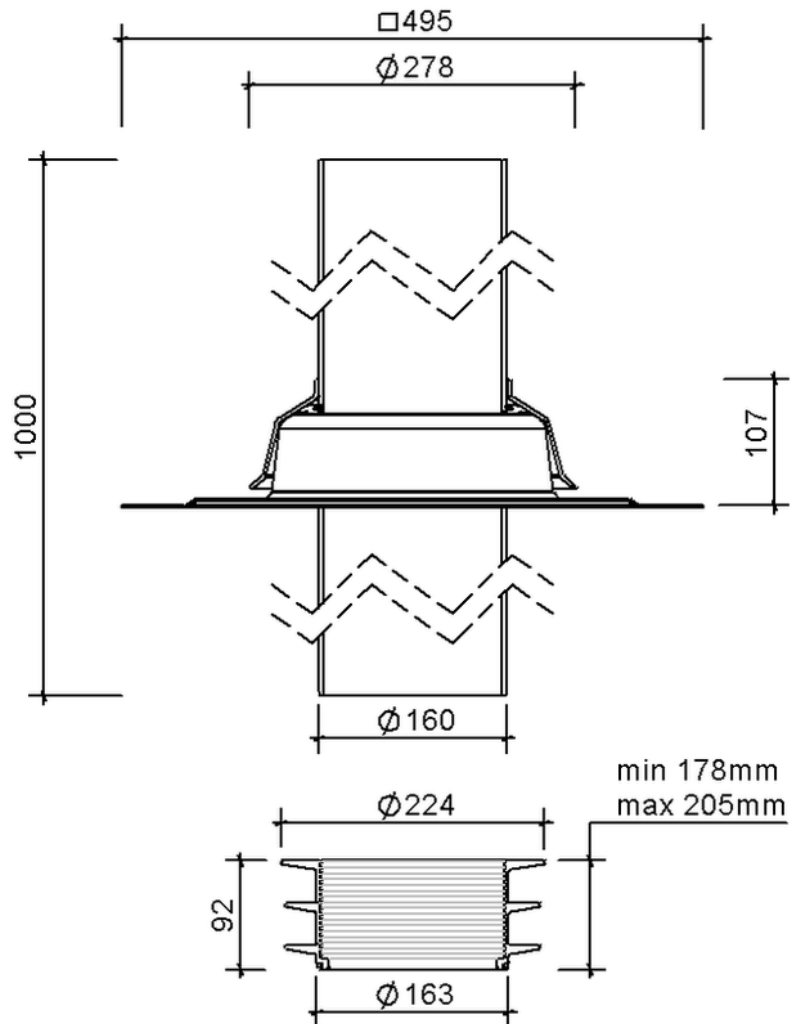

# Technical drawing

## SitaVent refurbishment vent DN 160

SitaVent refurbishment vent DN 160, with bitumen-sleeve  
1000 mm

Article number  
173500

Changes possible due to technical development, subject to mistakes and printing errors.