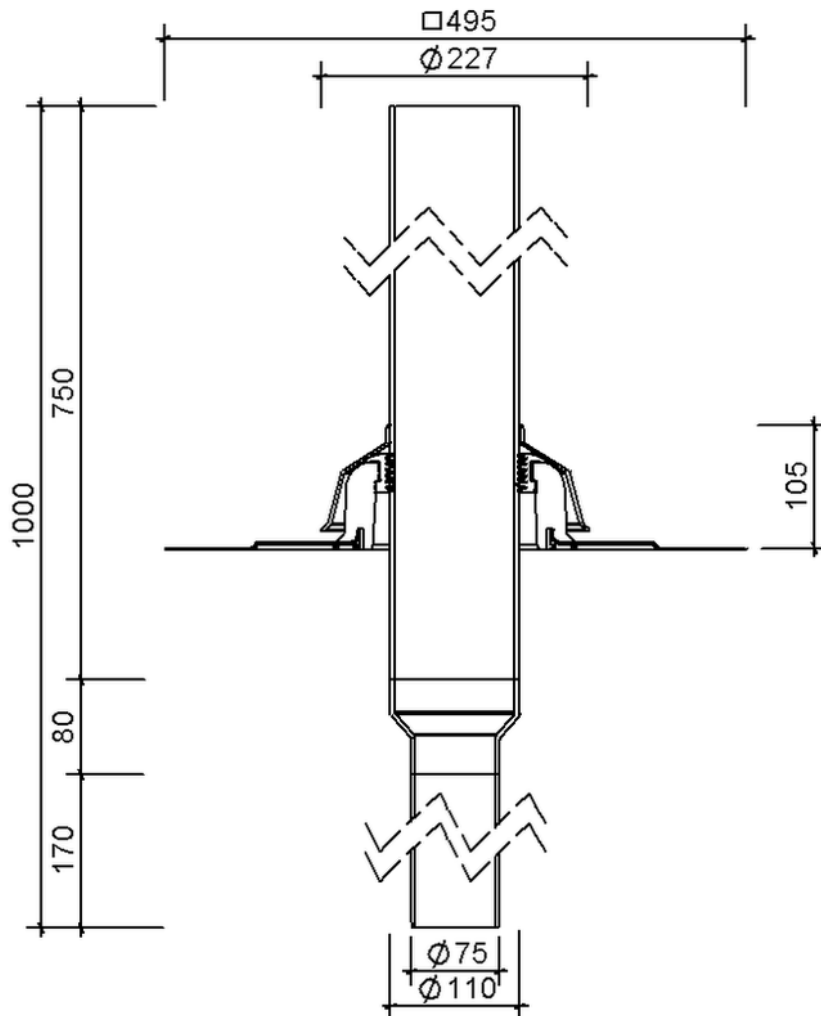

# Technical drawing

## SitaVent system vent DN 70

SitaVent system vent DN 70, with bitumen-sleeve  
1000 mm

Article number  
174200

Changes possible due to technical development, subject to mistakes and printing errors.

Sita Bauelemente GmbH \* Ferdinand-Braun-Strasse 1 \* 33378 Rheda-Wiedenbrück, Germany \* Tel +49 2522 8340-0 \* Fax +49 2522 8340-100 \* info@sita-bauelemente.de \* www.sita-bauelemente.de