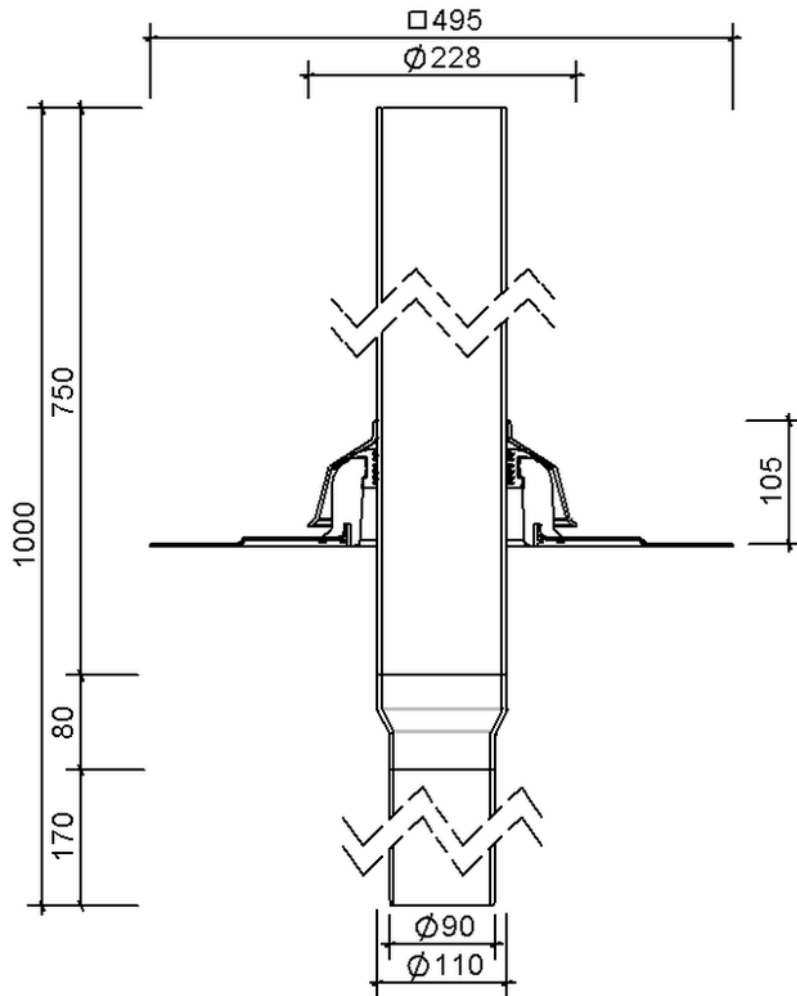

# Technical drawing

## SitaVent system vent DN 90

SitaVent system vent DN 90, with bitumen-sleeve  
1000 mm

Article number  
174300

Changes possible due to technical development, subject to mistakes and printing errors.

Sita Bauelemente GmbH \* Ferdinand-Braun-Strasse 1 \* 33378 Rheda-Wiedenbrück, Germany \* Tel +49 2522 8340-0 \* Fax +49 2522 8340-100 \* info@sita-bauelemente.de \* www.sita-bauelemente.de