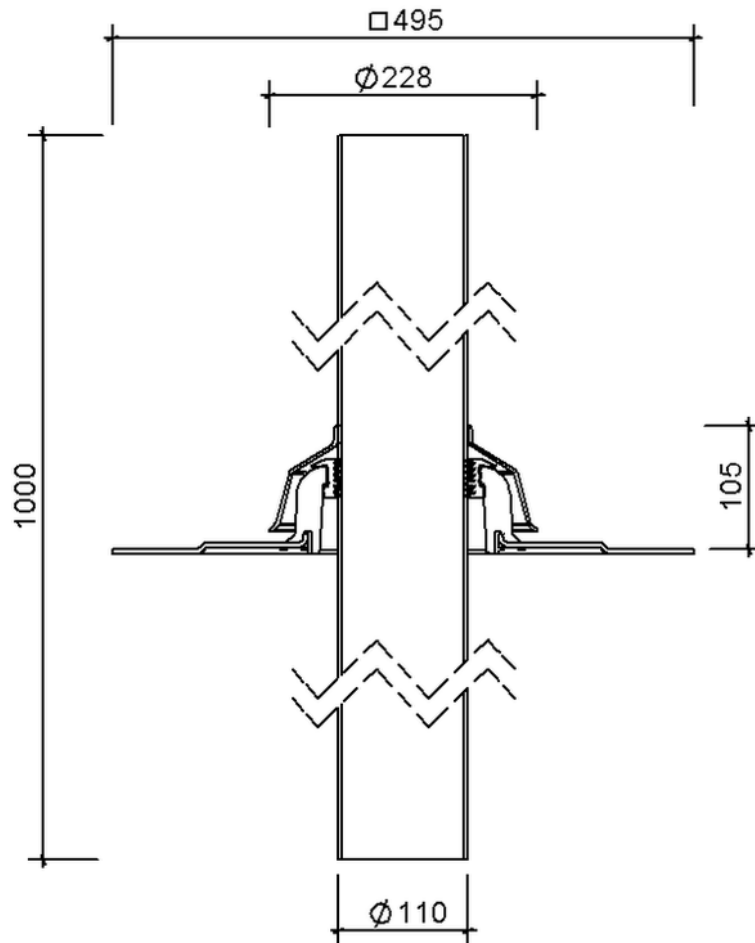

# Technical drawing

## SitaVent system vent DN 100

---

---

SitaVent system vent DN 100, with bitumen-sleeve  
1000 mm

Article number  
174500

Changes possible due to technical development, subject to mistakes and printing errors.