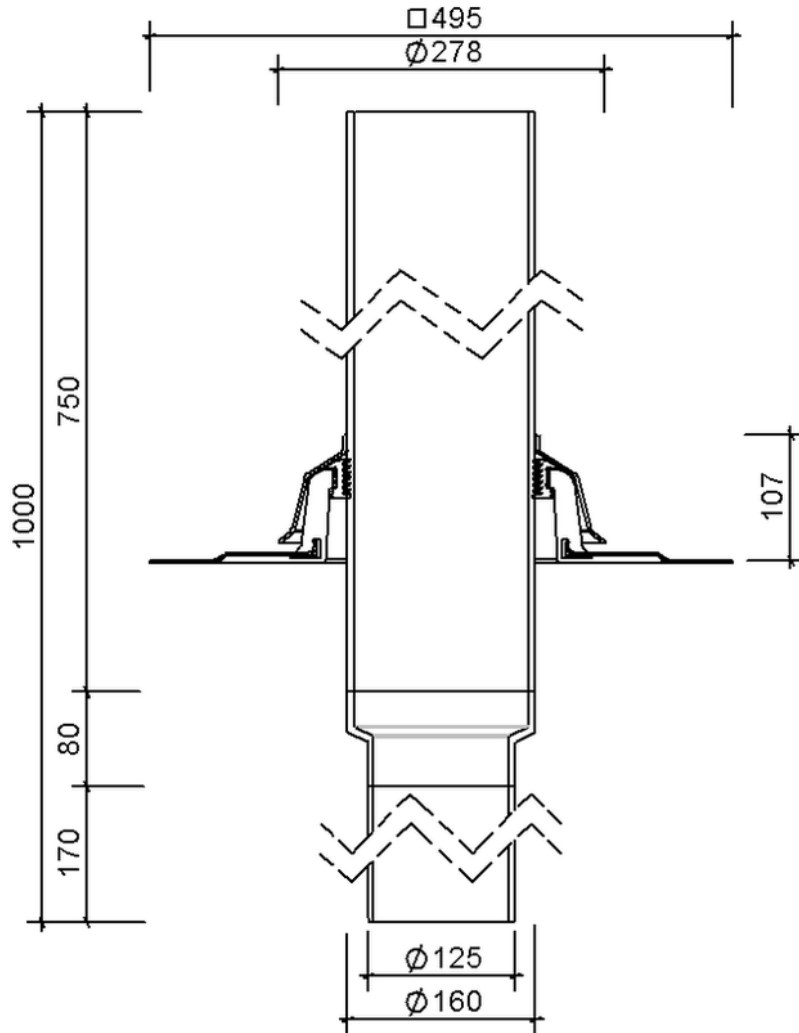

Technical drawing

SitaVent system vent DN 125

SitaVent system vent DN 125, with bitumen-sleeve
1000 mm

Article number
174600

Changes possible due to technical development, subject to mistakes and printing errors.