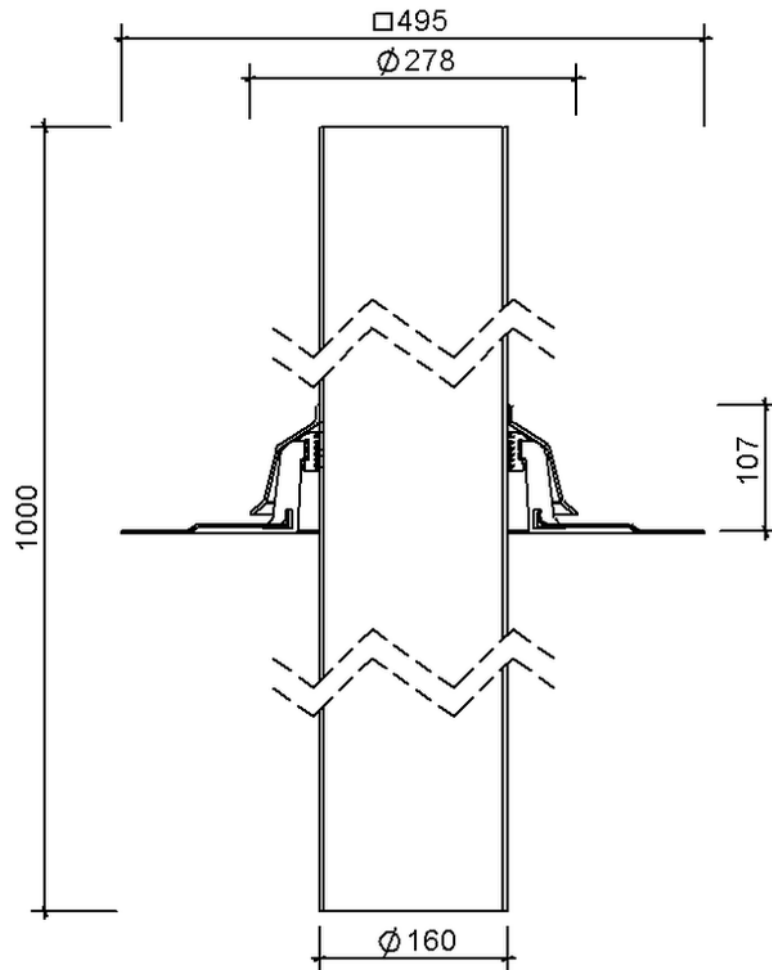

Technical drawing

SitaVent system vent DN 150

SitaVent system vent DN 150, with bitumen-sleeve
1000 mm

Article number
174900

Changes possible due to technical development, subject to mistakes and printing errors.