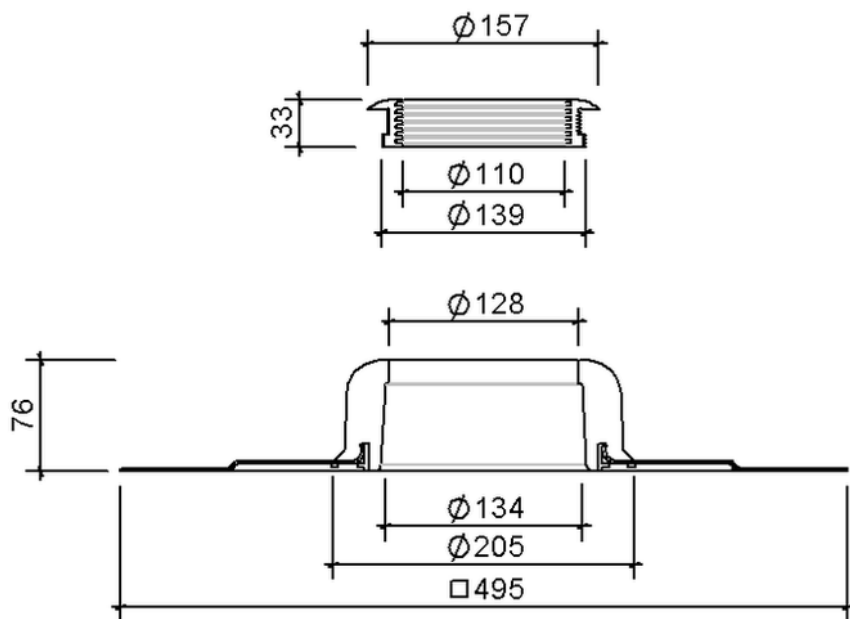

Technical drawing Sita**Vent** base plate DN 100

SitaVent base plate DN 100, with bitumen-sleeve

Article number

175400

Changes possible due to technical development, subject to mistakes and printing errors.