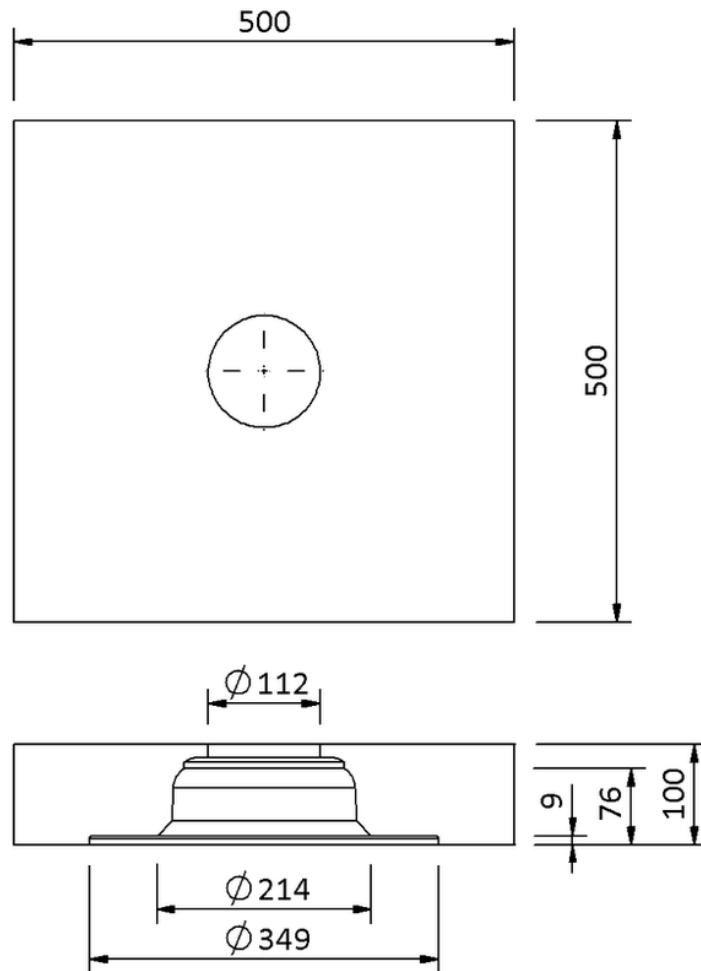

# Technical drawing

## Sita**Vent** base plate insulating body DN 100

---

---

SitaVent base plate insulating body DN 100, made of Polyurethane

Article number

175498

Changes possible due to technical development, subject to mistakes and printing errors.