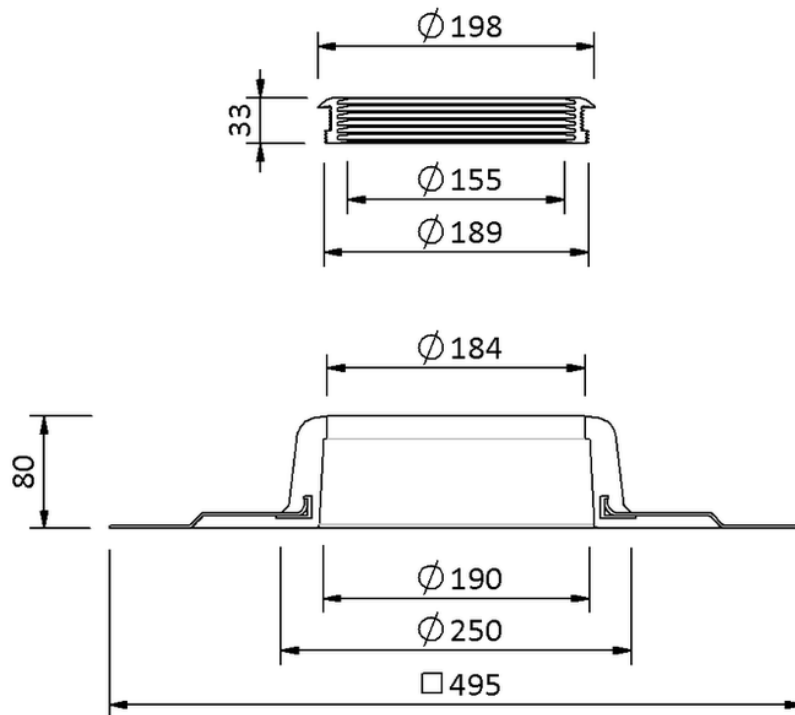

# Technical drawing Sita**Vent** base plate DN 150

---

---

SitaVent base plate DN 150, with bitumen-sleeve

Article number

175800

---

Changes possible due to technical development, subject to mistakes and printing errors.