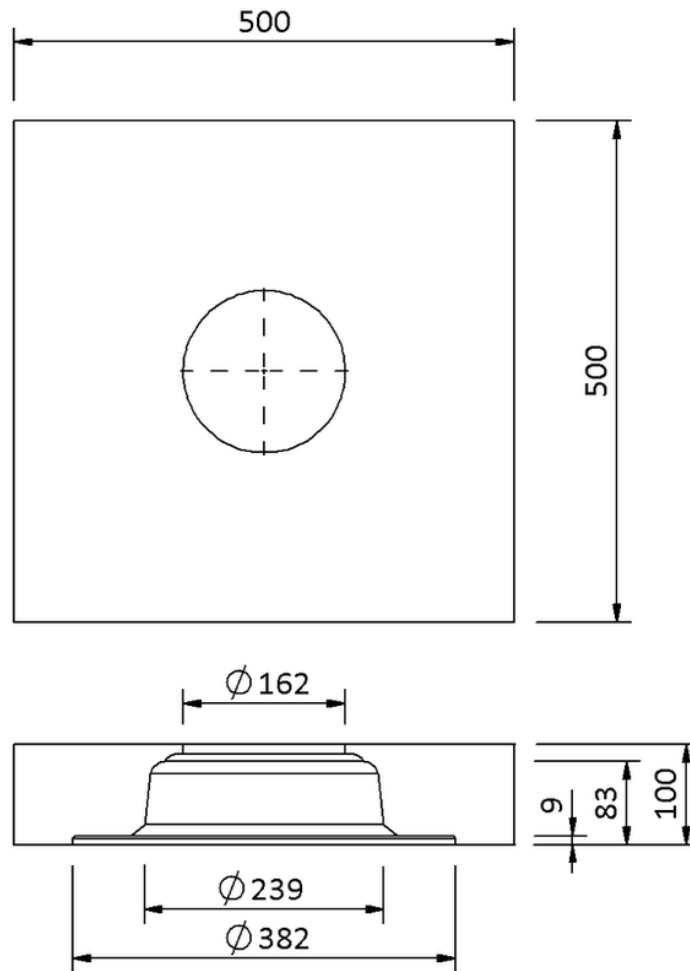

Technical drawing

SitaVent base plate insulating body DN 150

SitaVent base plate insulating body DN 150, made of Polyurethane

Article number

175898

Changes possible due to technical development, subject to mistakes and printing errors.