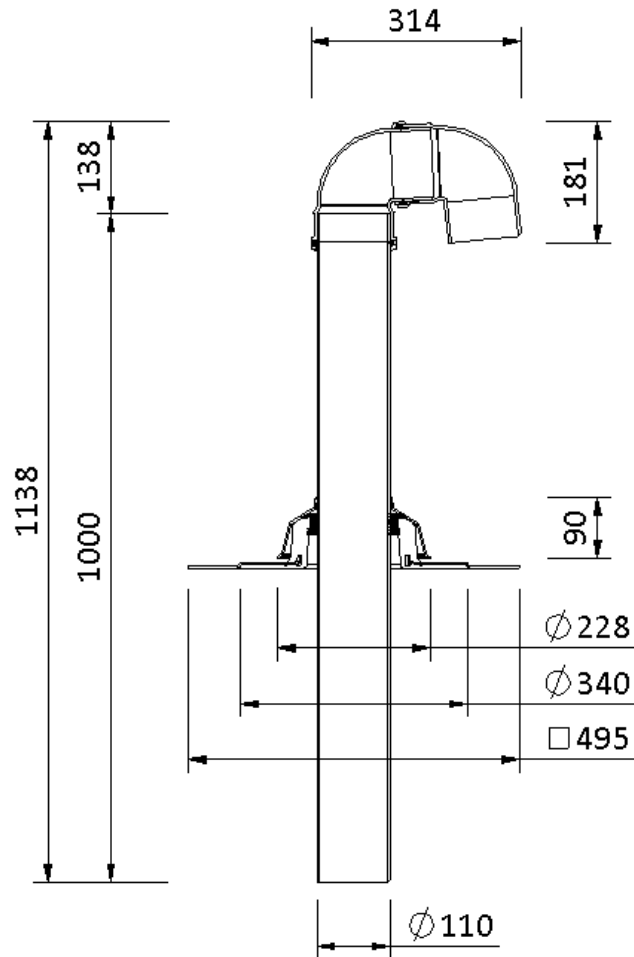

# Technical drawing Sita**Vent** pipe fairlead DN 100

SitaVent pipe fairlead DN 100, with bitumen-sleeve  
1000 mm

Article number  
176500

Changes possible due to technical development, subject to mistakes and printing errors.