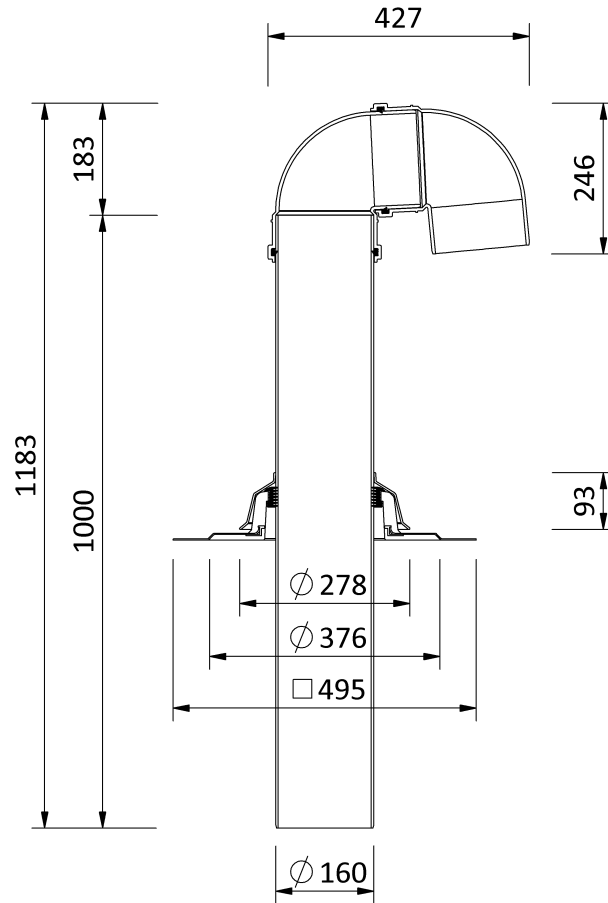

Technical drawing SitaVent pipe fairlead DN 150

SitaVent pipe fairlead DN 150, with bitumen-sleeve
1000 mm

Article number
176800

Changes possible due to technical development, subject to mistakes and printing errors.