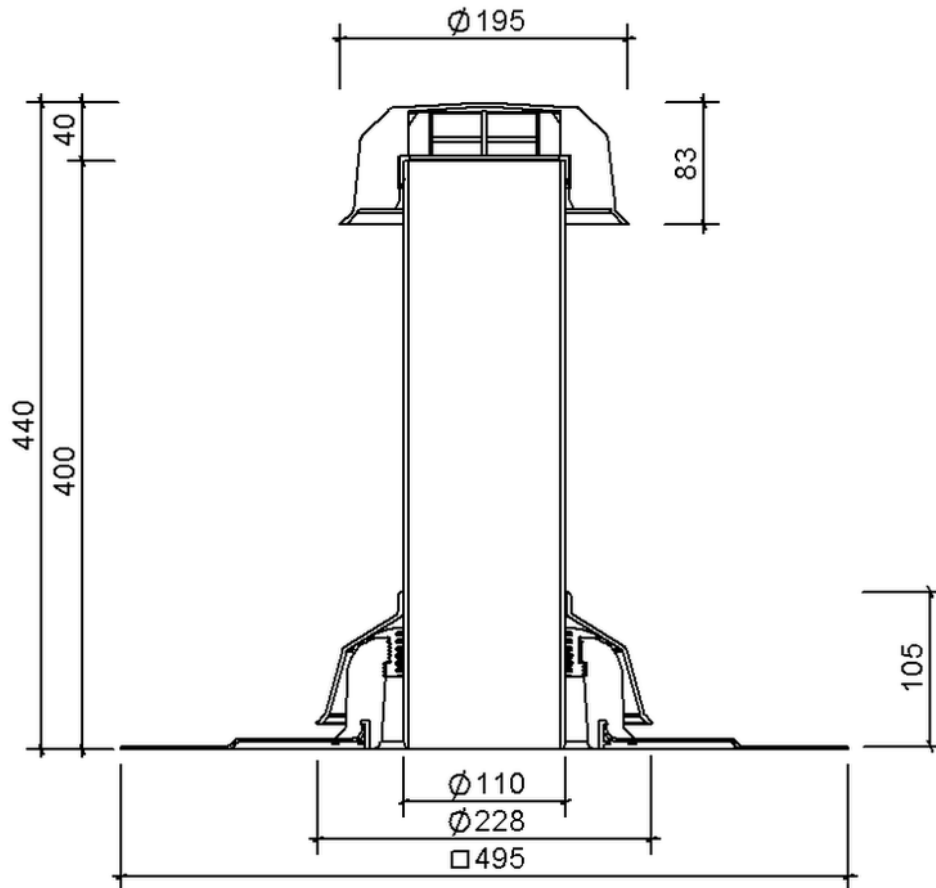

# Technical drawing

## SitaVent cold roof vent DN 100

---

---

SitaVent cold roof vent DN 100, with bitumen-sleeve

Article number

177400

Changes possible due to technical development, subject to mistakes and printing errors.

Sita Bauelemente GmbH \* Ferdinand-Braun-Strasse 1 \* 33378 Rheda-Wiedenbrück, Germany \* Tel +49 2522 8340-0 \* Fax +49 2522 8340-100 \* info@sita-bauelemente.de \* www.sita-bauelemente.de