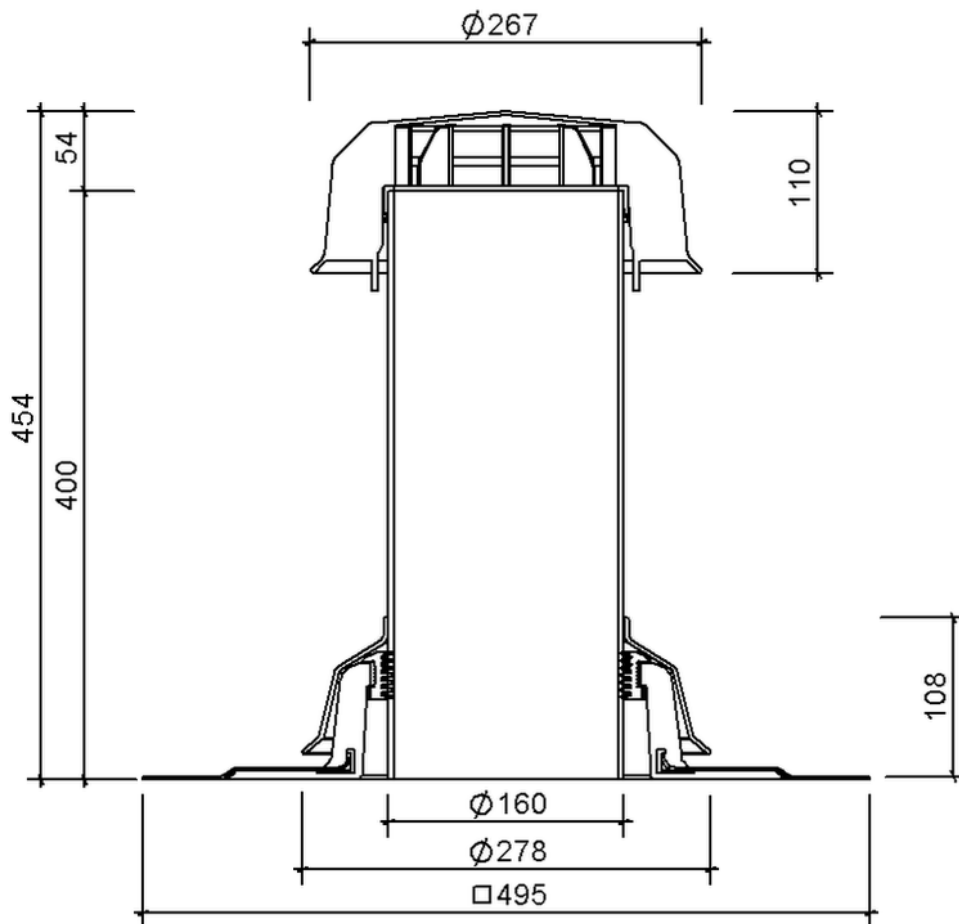

Technical drawing

Sita**Vent** cold roof vent DN 150

SitaVent cold roof vent DN 150, with bitumen-sleeve

Article number

177800

Changes possible due to technical development, subject to mistakes and printing errors.