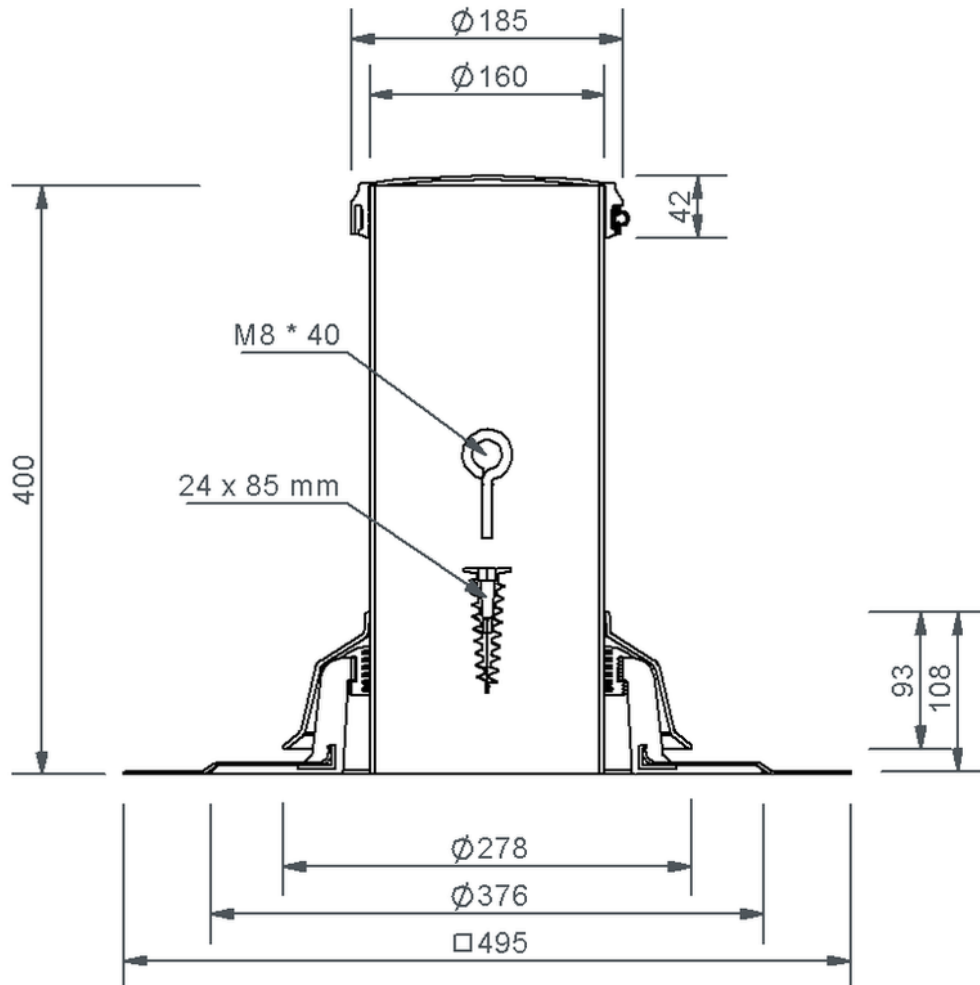

Technical drawing SitaVent Revision DN 150

SitaVent Revision DN 150, with bitumen-sleeve

Article number

178100

Changes possible due to technical development, subject to mistakes and printing errors.

Sita Bauelemente GmbH * Ferdinand-Braun-Strasse 1 * 33378 Rheda-Wiedenbrück, Germany * Tel +49 2522 8340-0 * Fax +49 2522 8340-100 * info@sita-bauelemente.de * www.sita-bauelemente.de