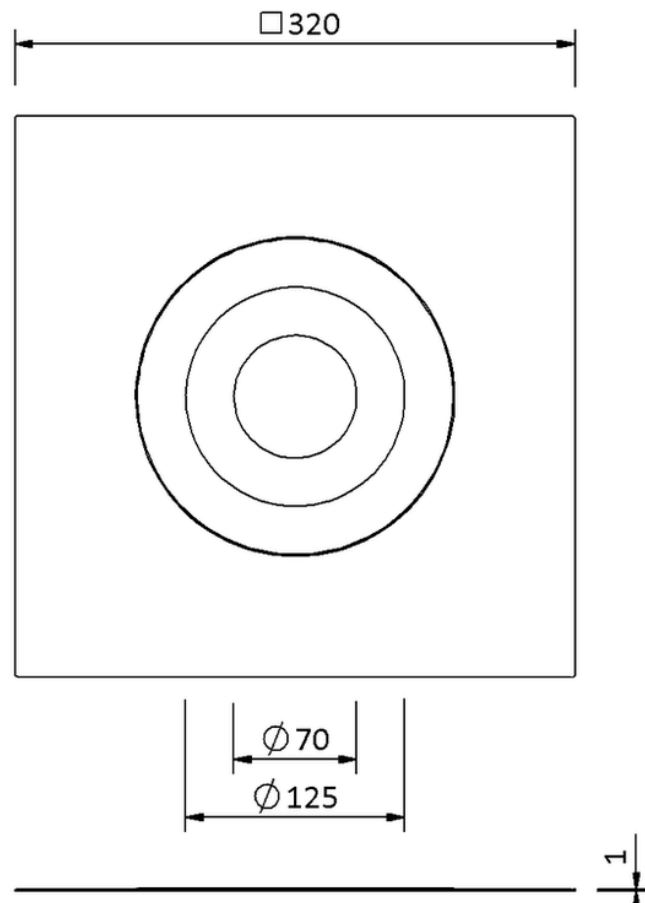

Technical drawing
Sita**More** sealing sleeve for WDVS DN 100

SitaMore sealing sleeve for WDVS DN 100, made of Fleece butyl, 320 x 320 mm

Article number

180011

Changes possible due to technical development, subject to mistakes and printing errors.