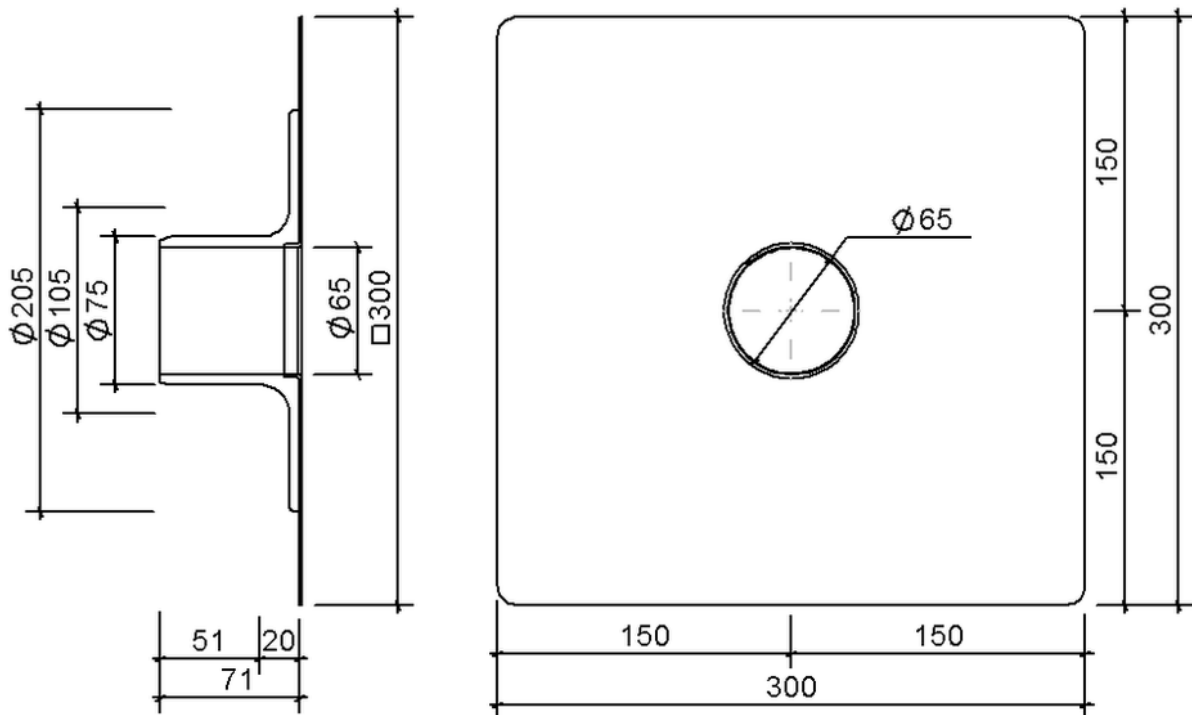

Technical drawing Sita**Easy** Plus DN 70

SitaEasy Plus DN 70, with bitumen-sleeve

Article number

180200

Changes possible due to technical development, subject to mistakes and printing errors.

Sita Bauelemente GmbH * Ferdinand-Braun-Strasse 1 * 33378 Rheda-Wiedenbrück, Germany * Tel +49 2522 8340-0 * Fax +49 2522 8340-100 * info@sita-bauelemente.de * www.sita-bauelemente.de