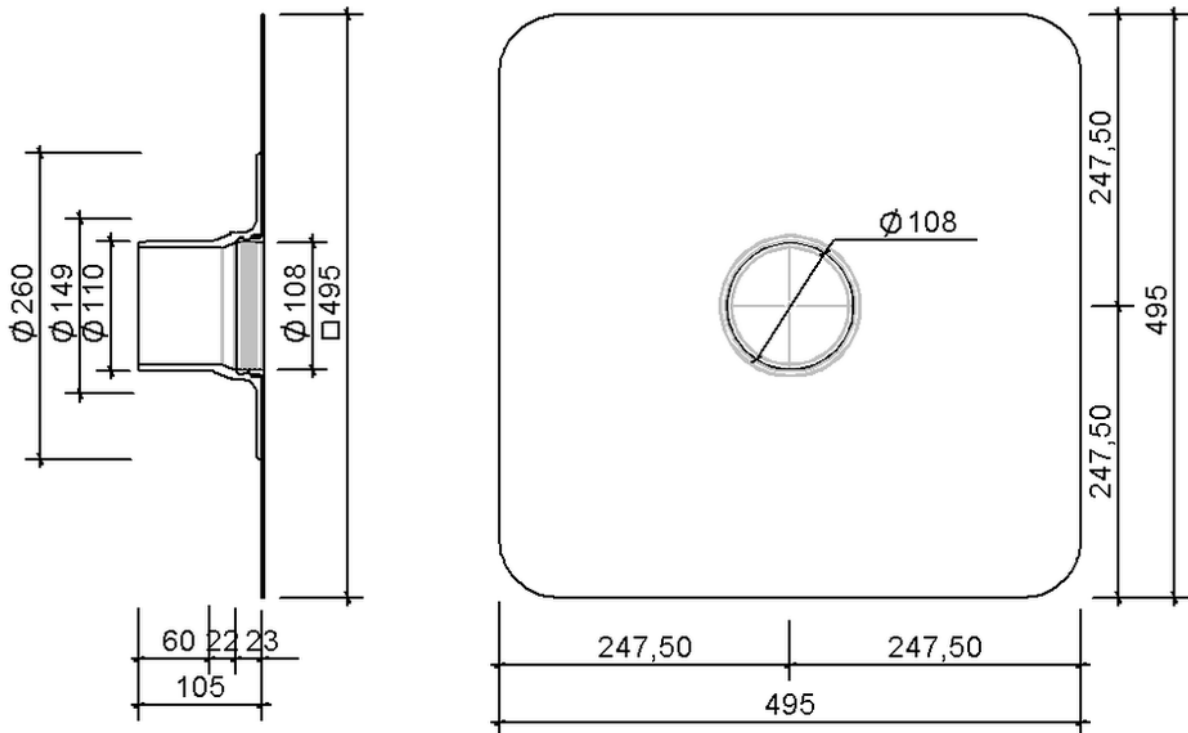

# Technical drawing Sita**Easy** Plus DN 100

SitaEasy Plus DN 100, with bitumen-sleeve

Article number

180400

Changes possible due to technical development, subject to mistakes and printing errors.

Sita Bauelemente GmbH \* Ferdinand-Braun-Strasse 1 \* 33378 Rheda-Wiedenbrück, Germany \* Tel +49 2522 8340-0 \* Fax +49 2522 8340-100 \* info@sita-bauelemente.de \* www.sita-bauelemente.de