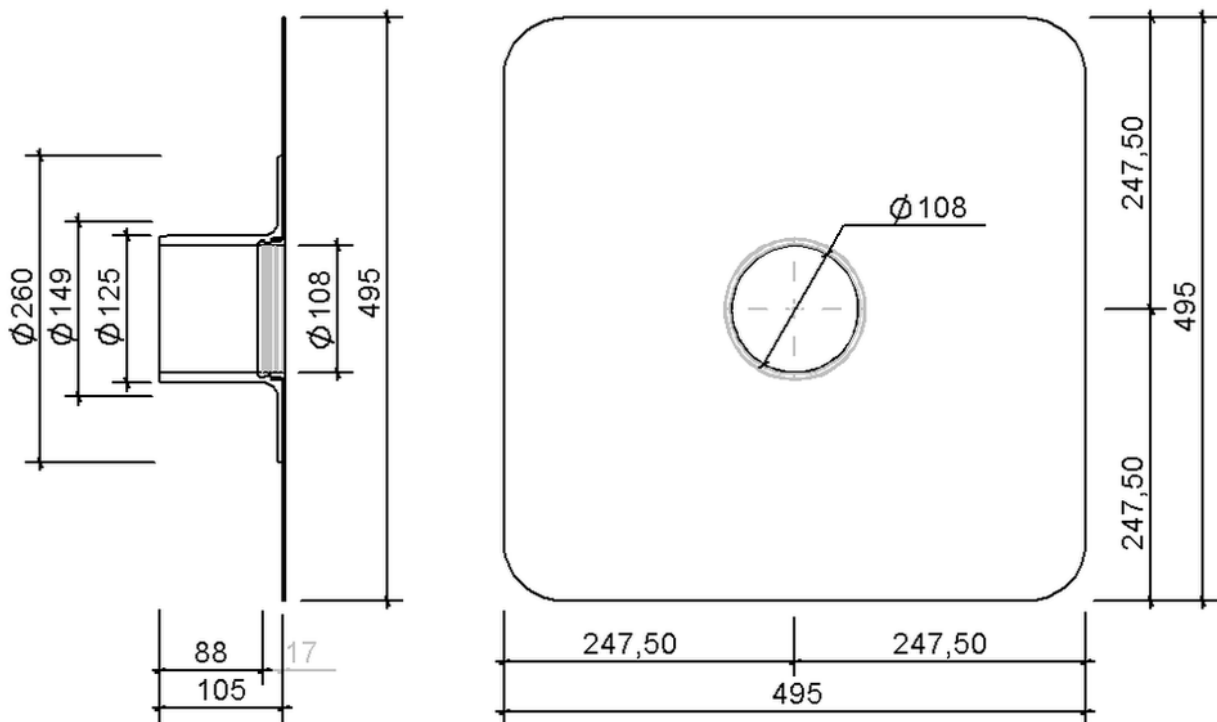

Technical drawing Sita**Easy** Plus DN 125

SitaEasy Plus DN 125, with bitumen-sleeve

Article number

180600

Changes possible due to technical development, subject to mistakes and printing errors.

Sita Bauelemente GmbH * Ferdinand-Braun-Strasse 1 * 33378 Rheda-Wiedenbrück, Germany * Tel +49 2522 8340-0 * Fax +49 2522 8340-100 * info@sita-bauelemente.de * www.sita-bauelemente.de