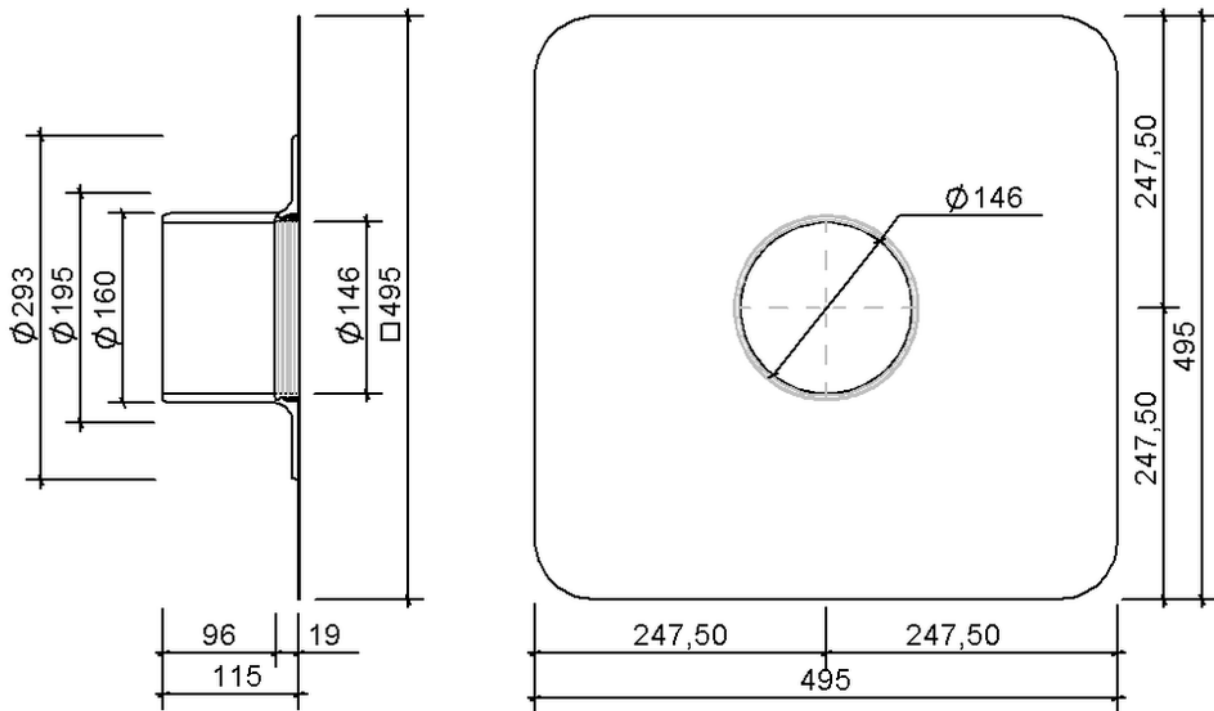

Technical drawing Sita**Easy** Plus DN 150

SitaEasy Plus DN 150, with bitumen-sleeve

Article number

180800

Changes possible due to technical development, subject to mistakes and printing errors.

Sita Bauelemente GmbH * Ferdinand-Braun-Strasse 1 * 33378 Rheda-Wiedenbrück, Germany * Tel +49 2522 8340-0 * Fax +49 2522 8340-100 * info@sita-bauelemente.de * www.sita-bauelemente.de