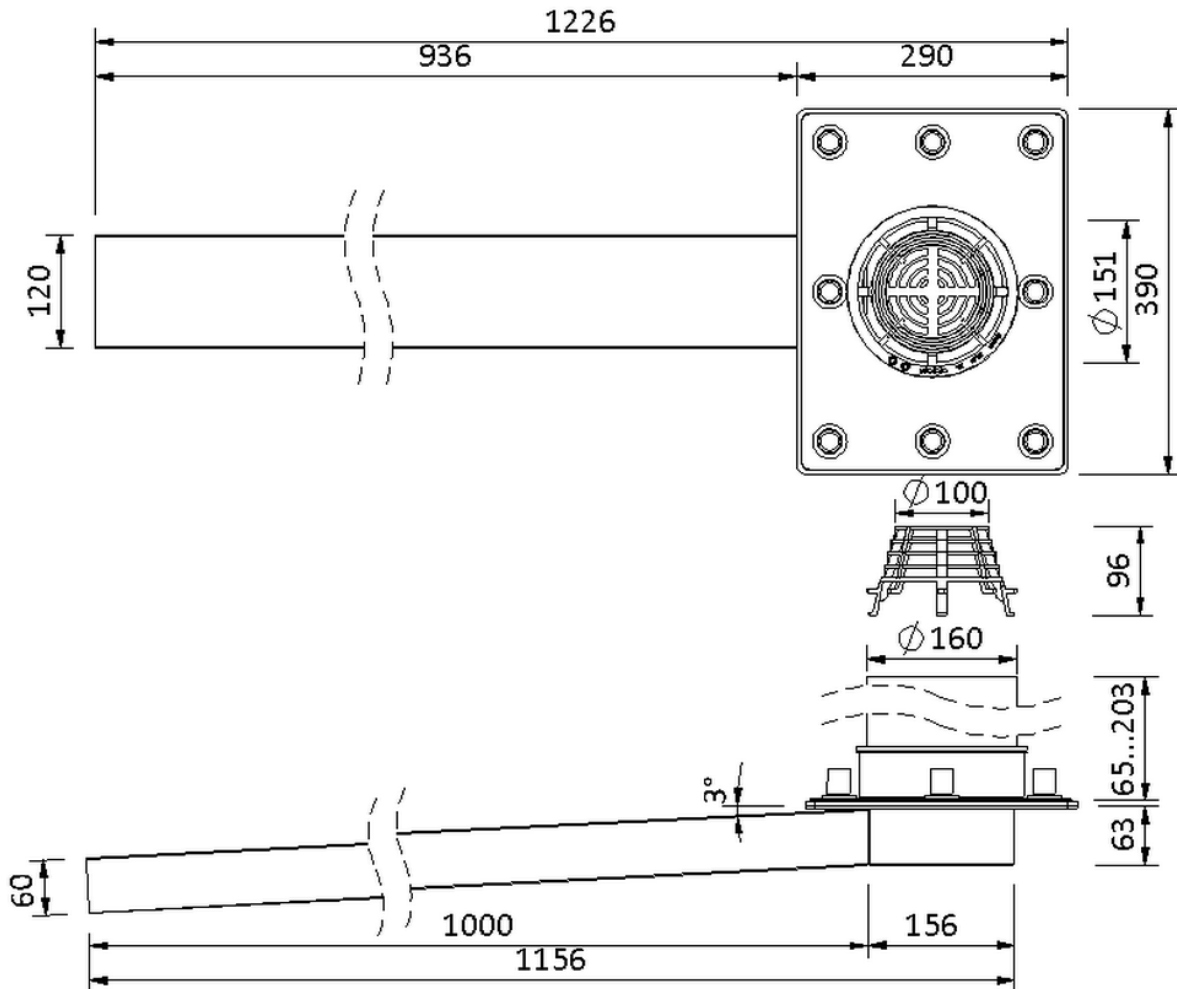

Technical drawing

Sita**Turbo** Max with retaining ring

SitaTurbo Max with retaining ring, pipe length 1000 mm
200 mm

Article number
18106599

Changes possible due to technical development, subject to mistakes and printing errors.