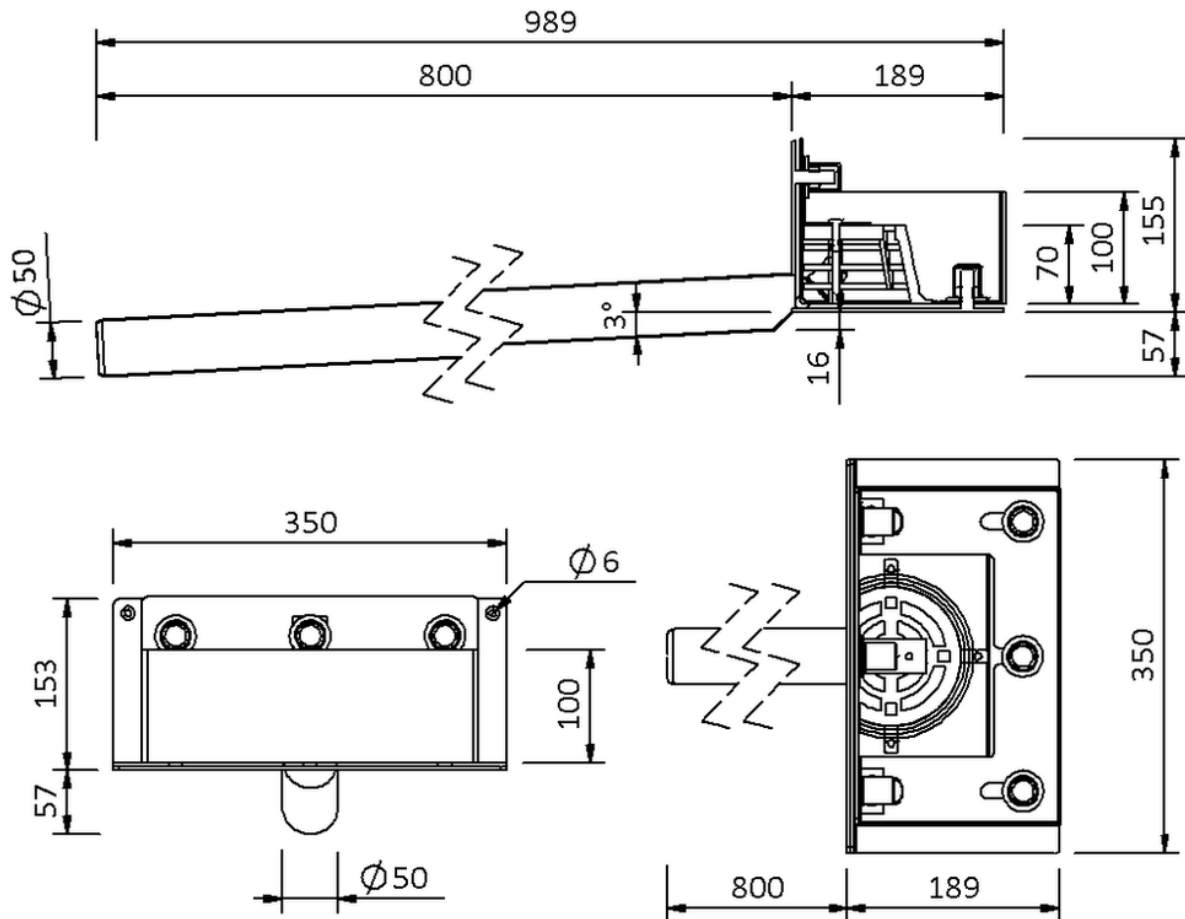

Technical drawing

Sita**Rondo** with loose retaining flange

SitaRondo with loose retaining flange, with Screw-on flange
100 mm

Article number
18203099

Changes possible due to technical development, subject to mistakes and printing errors.