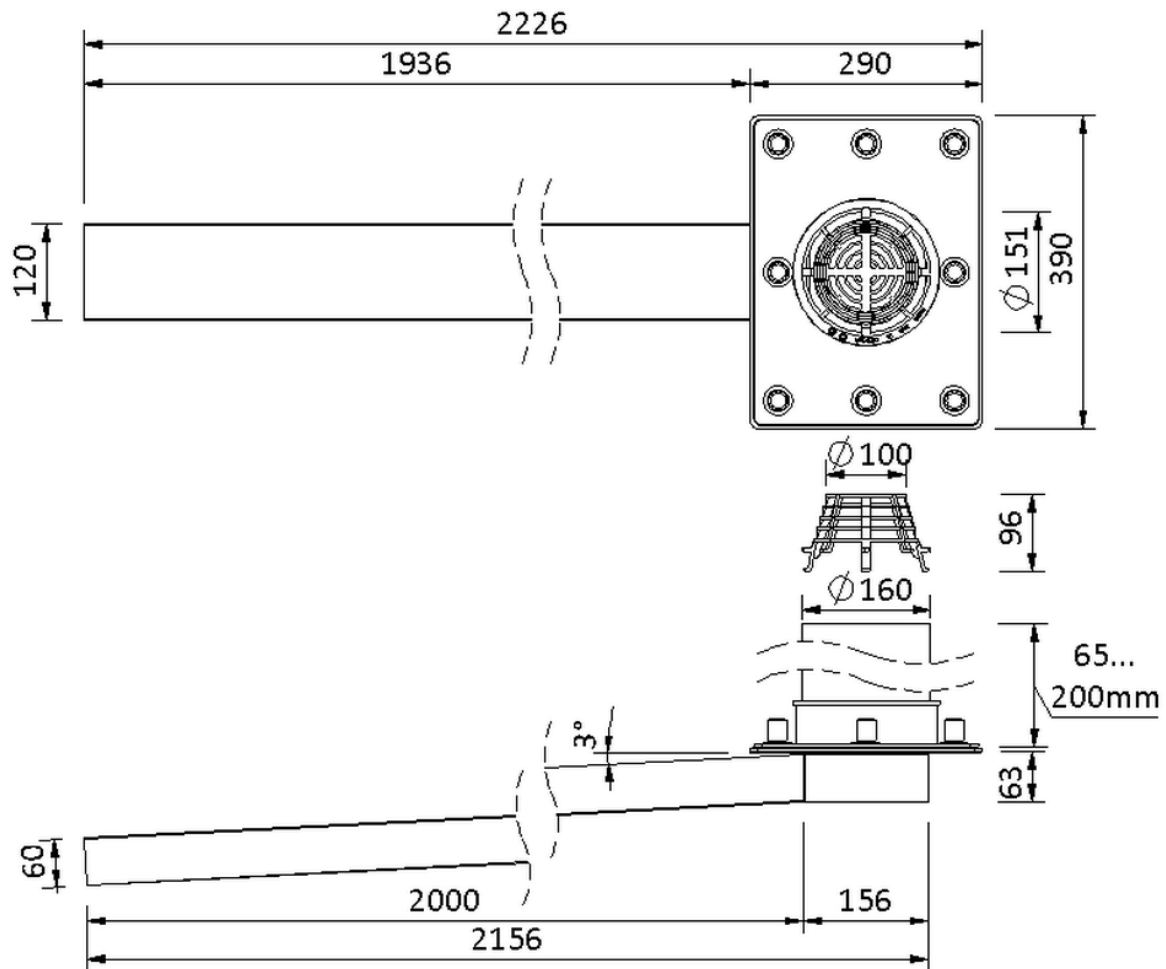

# Technical drawing

## Sita**Turbo** Max with retaining ring

SitaTurbo Max with retaining ring, pipe length 2000 mm  
200 mm

Article number  
18206599

Changes possible due to technical development, subject to mistakes and printing errors.