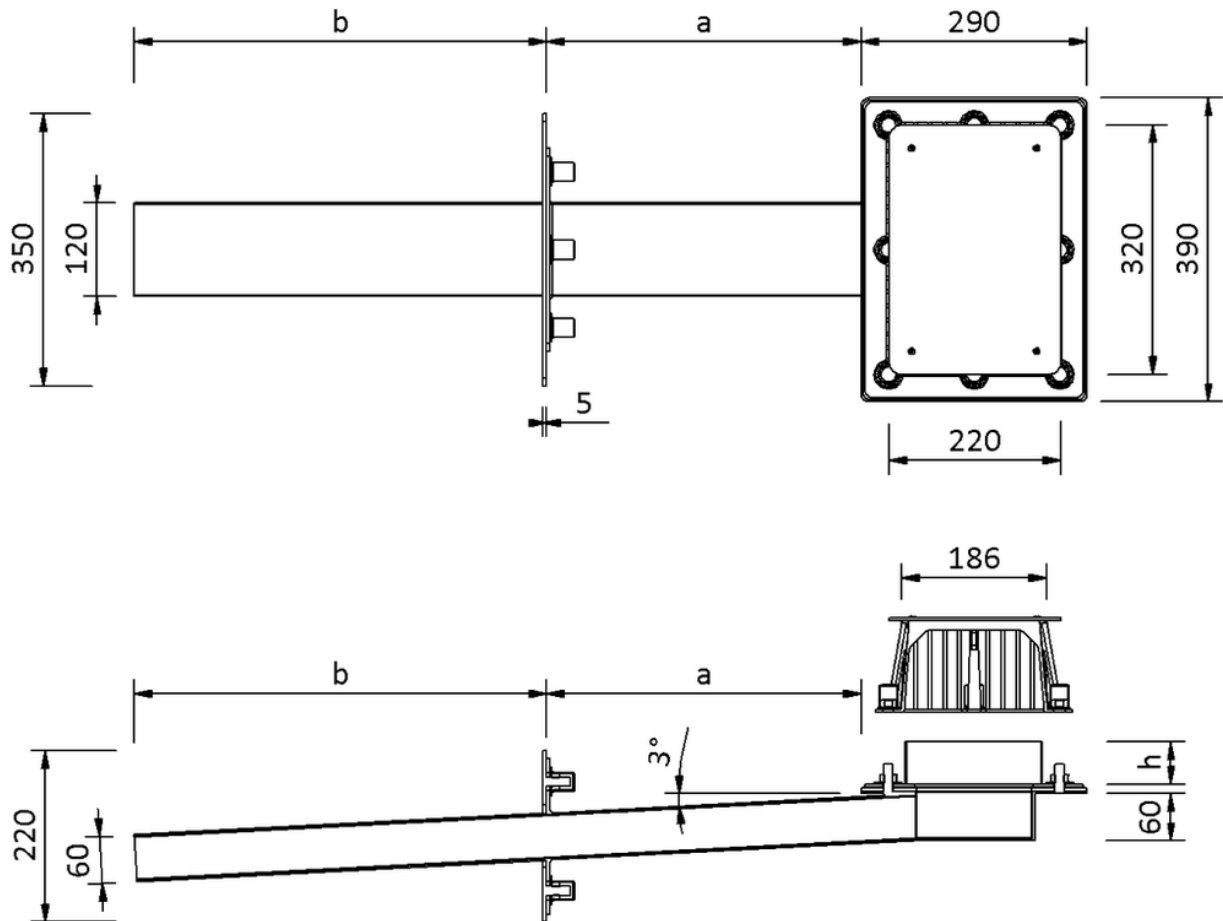

Technical drawing

Sita**Turbo** Max inverted roof

SitaTurbo Max inverted roof

Article number

18210099

Changes possible due to technical development, subject to mistakes and printing errors.

Sita Bauelemente GmbH * Ferdinand-Braun-Strasse 1 * 33378 Rheda-Wiedenbrück, Germany * Tel +49 2522 8340-0 * Fax +49 2522 8340-100 * info@sita-bauelemente.de * www.sita-bauelemente.de