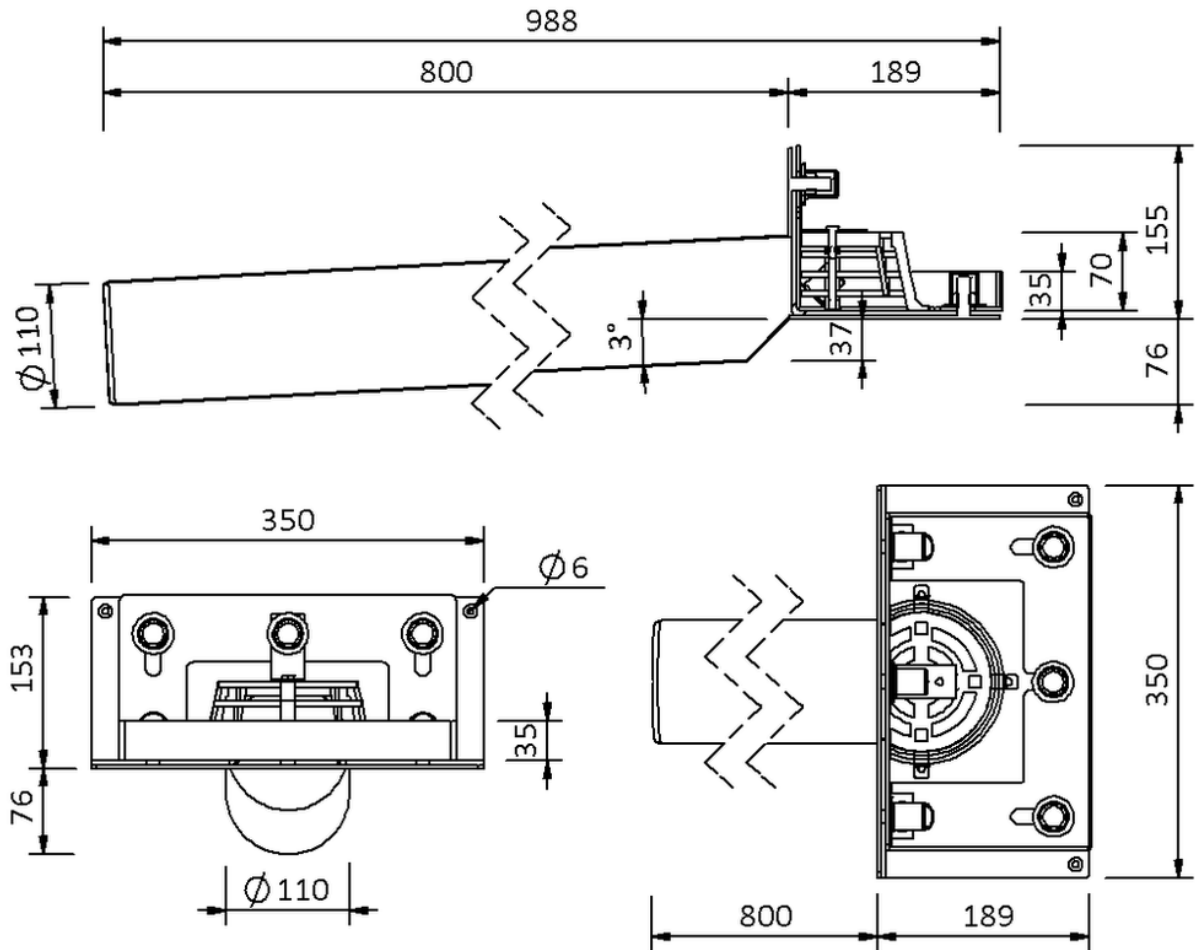

Technical drawing

SitaRondo with loose retaining flange

SitaRondo with loose retaining flange, with Screw-on flange
35 mm

Article number
18241099

Changes possible due to technical development, subject to mistakes and printing errors.