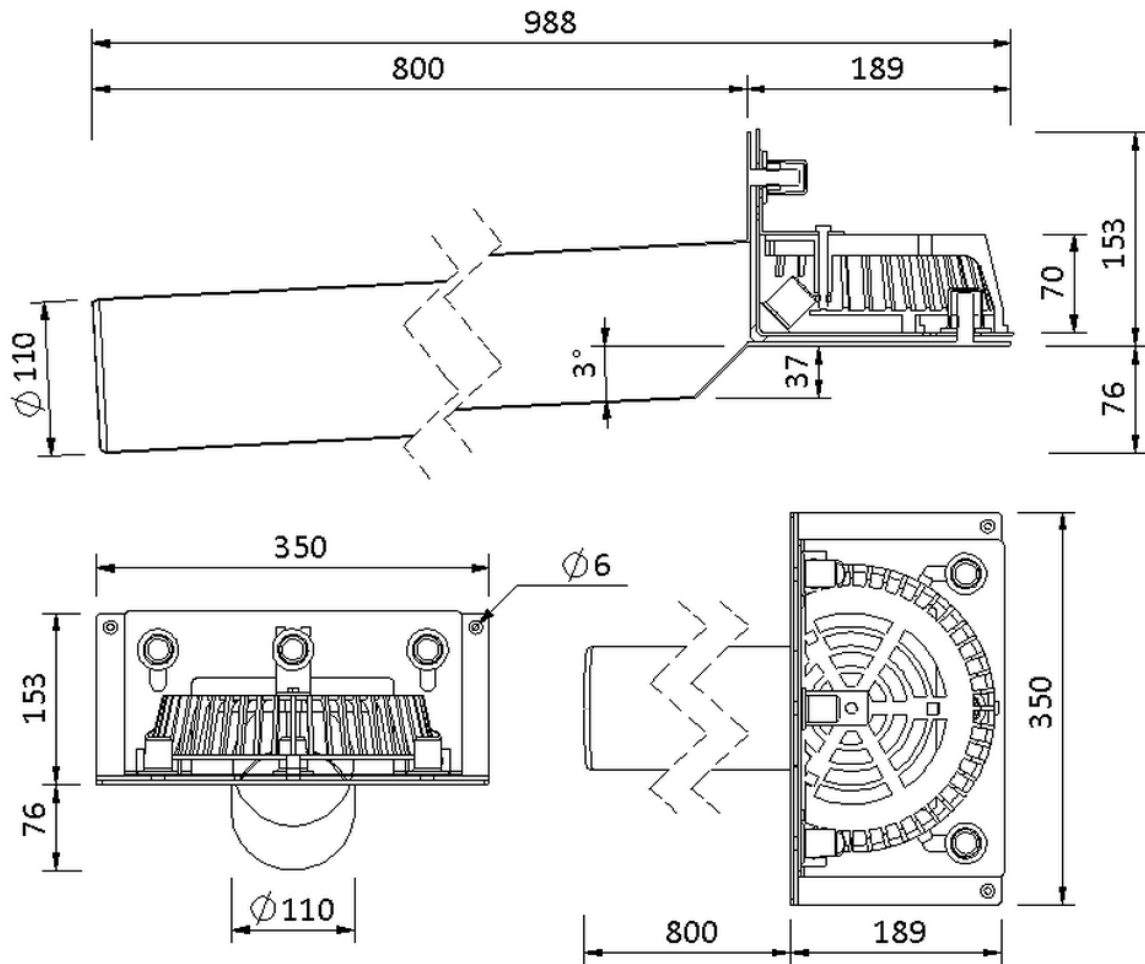

Technical drawing  
Sita**Rondo** DN 100

SitaRondo DN 100, with Screw-on flange  
0 mm

Article number  
182499

Changes possible due to technical development, subject to mistakes and printing errors.

Sita Bauelemente GmbH \* Ferdinand-Braun-Strasse 1 \* 33378 Rheda-Wiedenbrück, Germany \* Tel +49 2522 8340-0 \* Fax +49 2522 8340-100 \* info@sita-bauelemente.de \* www.sita-bauelemente.de