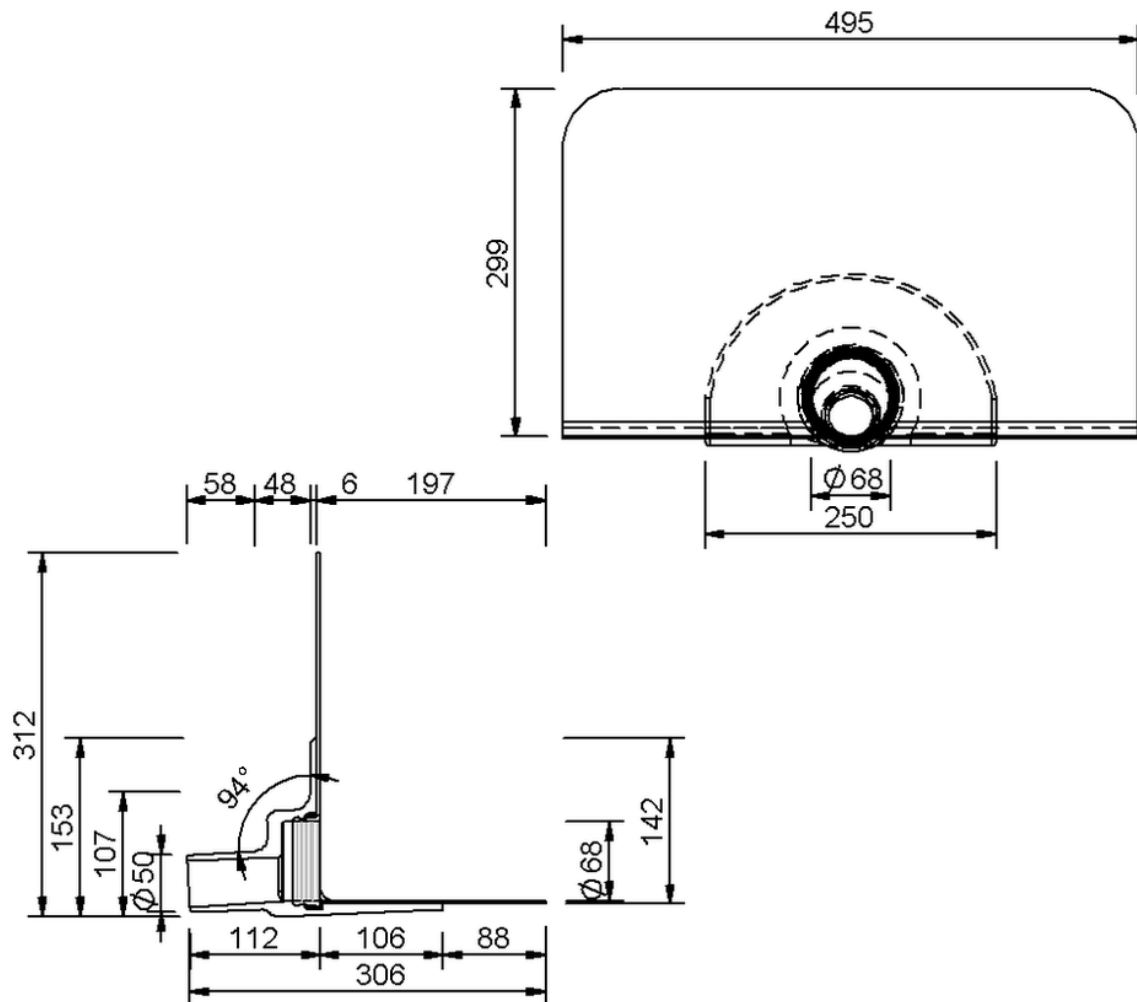

Technical drawing Sita**Easy** DN 50

SitaEasy DN 50, with bitumen-sleeve

Article number

183000

Changes possible due to technical development, subject to mistakes and printing errors.

Sita Bauelemente GmbH * Ferdinand-Braun-Strasse 1 * 33378 Rheda-Wiedenbrück, Germany * Tel +49 2522 8340-0 * Fax +49 2522 8340-100 * info@sita-bauelemente.de * www.sita-bauelemente.de