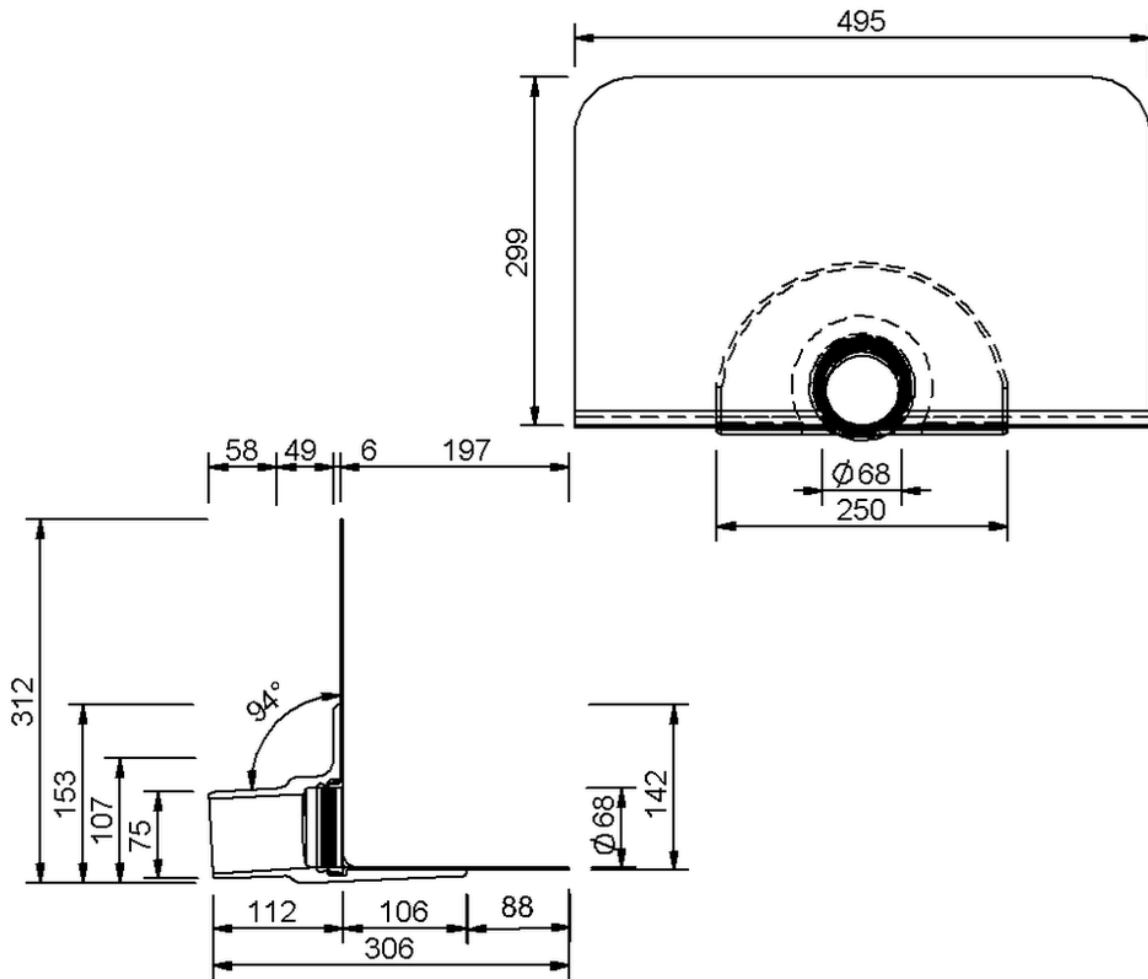

Technical drawing Sita**Easy** DN 70

SitaEasy DN 70, with bitumen-sleeve

Article number

183200

Changes possible due to technical development, subject to mistakes and printing errors.

Sita Bauelemente GmbH * Ferdinand-Braun-Strasse 1 * 33378 Rheda-Wiedenbrück, Germany * Tel +49 2522 8340-0 * Fax +49 2522 8340-100 * info@sita-bauelemente.de * www.sita-bauelemente.de