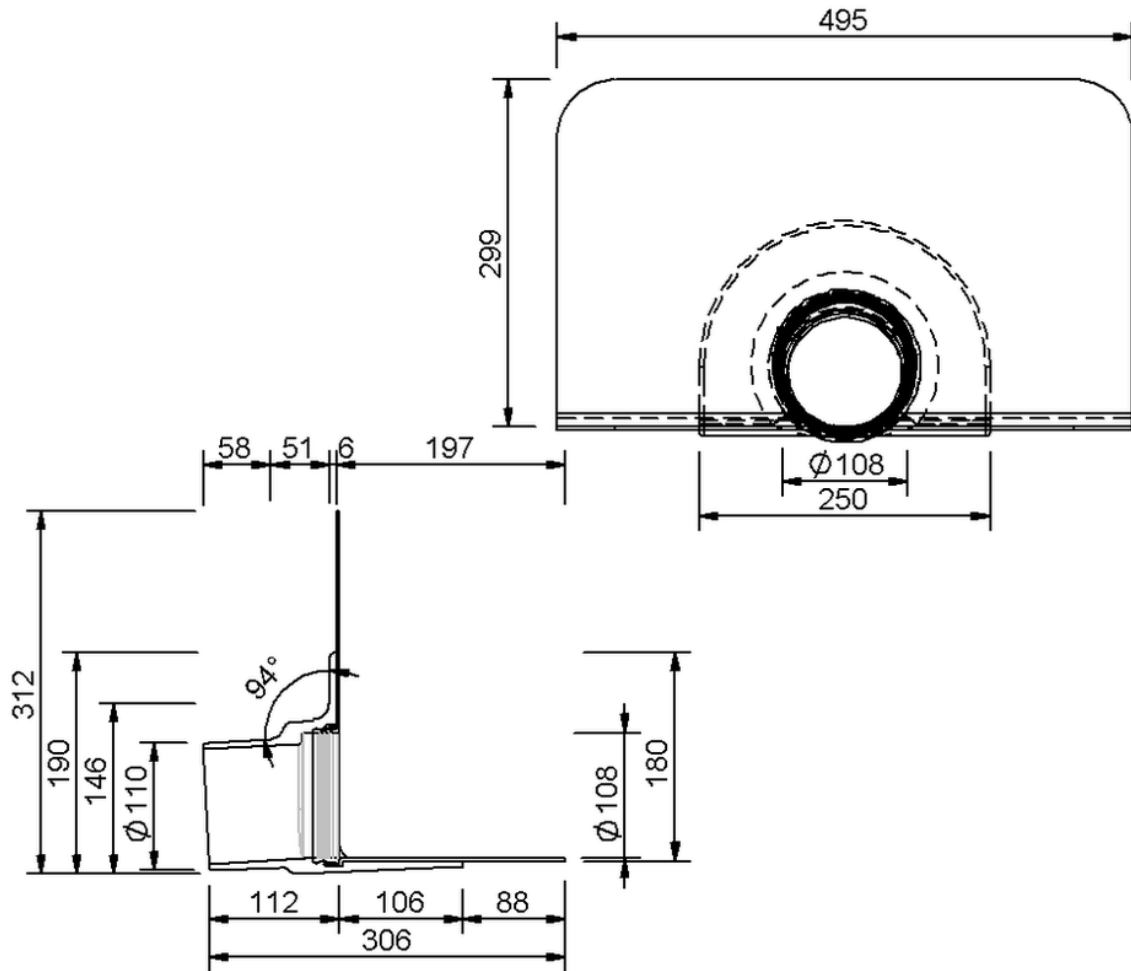

# Technical drawing SitaEasy DN 100

SitaEasy DN 100, with bitumen-sleeve

Article number

183400

Changes possible due to technical development, subject to mistakes and printing errors.

Sita Bauelemente GmbH \* Ferdinand-Braun-Strasse 1 \* 33378 Rheda-Wiedenbrück, Germany \* Tel +49 2522 8340-0 \* Fax +49 2522 8340-100 \* info@sita-bauelemente.de \* www.sita-bauelemente.de