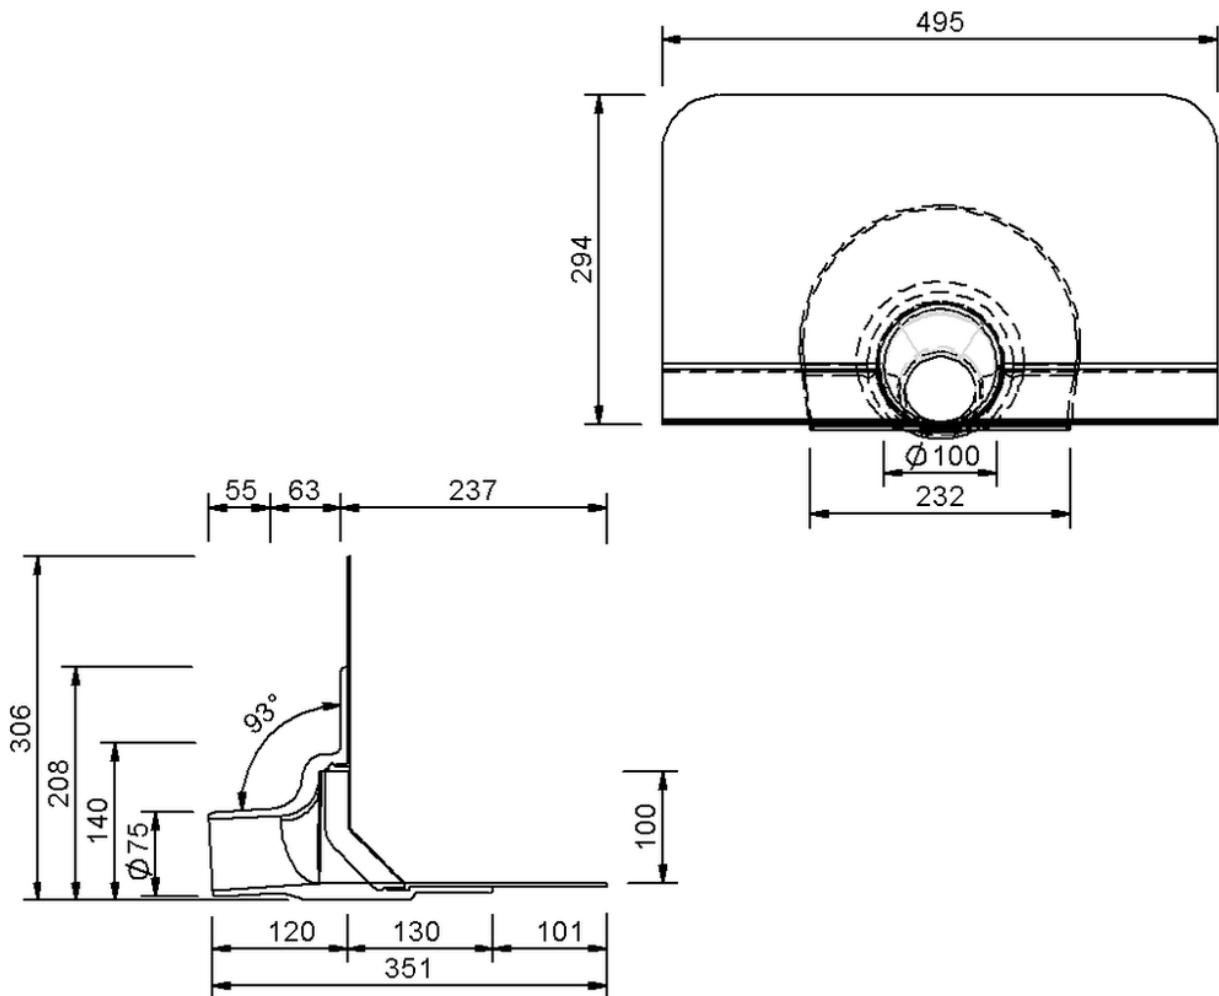

Technical drawing Sita**Easy** Go DN 70

SitaEasy Go DN 70, with bitumen-sleeve

Article number

183600

Changes possible due to technical development, subject to mistakes and printing errors.

Sita Bauelemente GmbH * Ferdinand-Braun-Strasse 1 * 33378 Rheda-Wiedenbrück, Germany * Tel +49 2522 8340-0 * Fax +49 2522 8340-100 * info@sita-bauelemente.de * www.sita-bauelemente.de