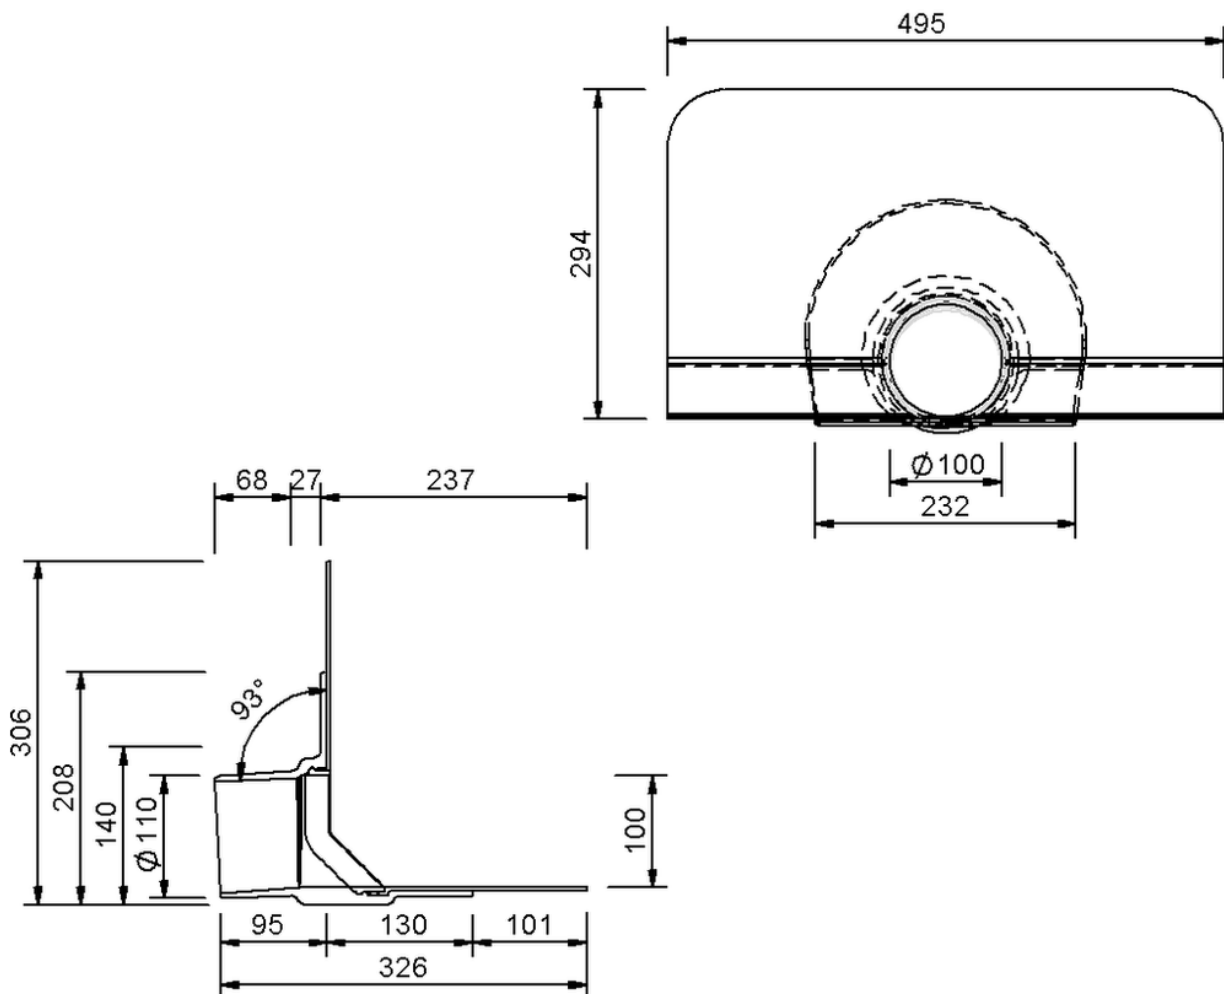

Technical drawing Sita**Easy** Go DN 100

SitaEasy Go DN 100, with bitumen-sleeve

Article number

183800

Changes possible due to technical development, subject to mistakes and printing errors.

Sita Bauelemente GmbH * Ferdinand-Braun-Strasse 1 * 33378 Rheda-Wiedenbrück, Germany * Tel +49 2522 8340-0 * Fax +49 2522 8340-100 * info@sita-bauelemente.de * www.sita-bauelemente.de