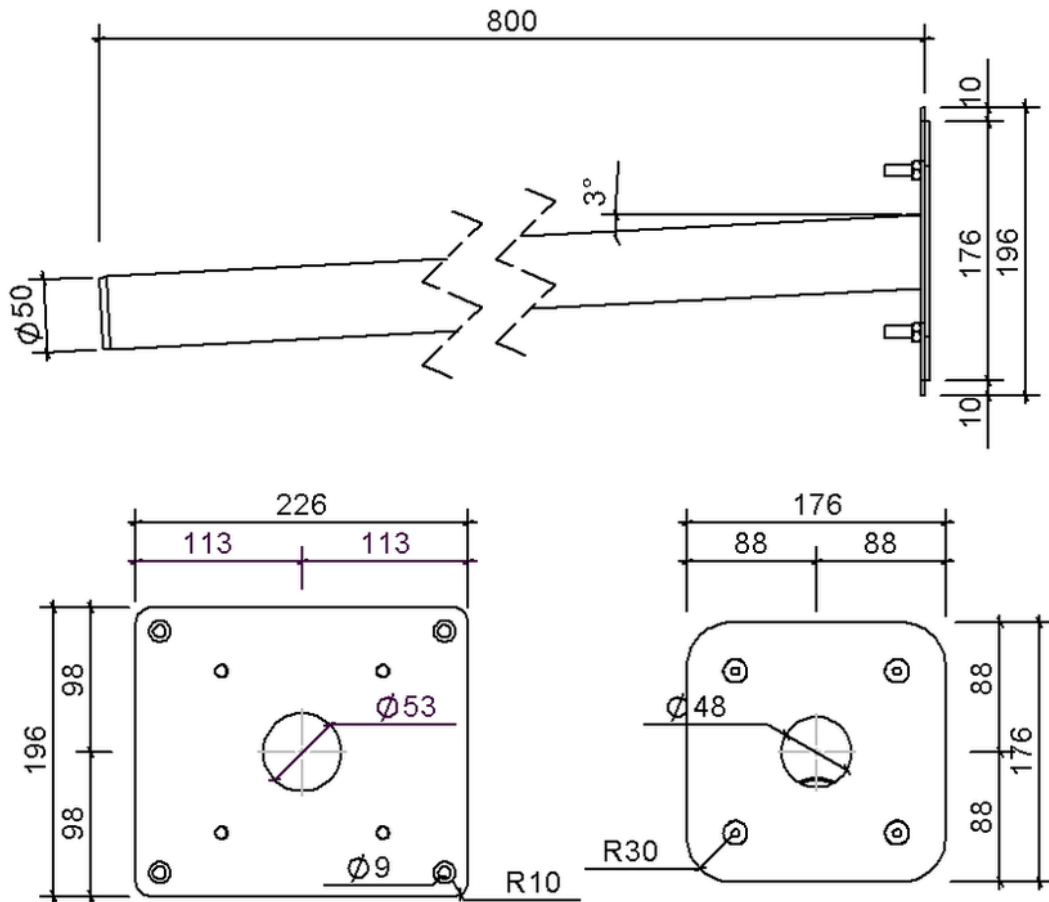

# Technical drawing

## SitaSpy DN 50

SitaSpy DN 50, with Screw-on flange

Article number

184199

Changes possible due to technical development, subject to mistakes and printing errors.

Sita Bauelemente GmbH \* Ferdinand-Braun-Strasse 1 \* 33378 Rheda-Wiedenbrück, Germany \* Tel +49 2522 8340-0 \* Fax +49 2522 8340-100 \* info@sita-bauelemente.de \* www.sita-bauelemente.de