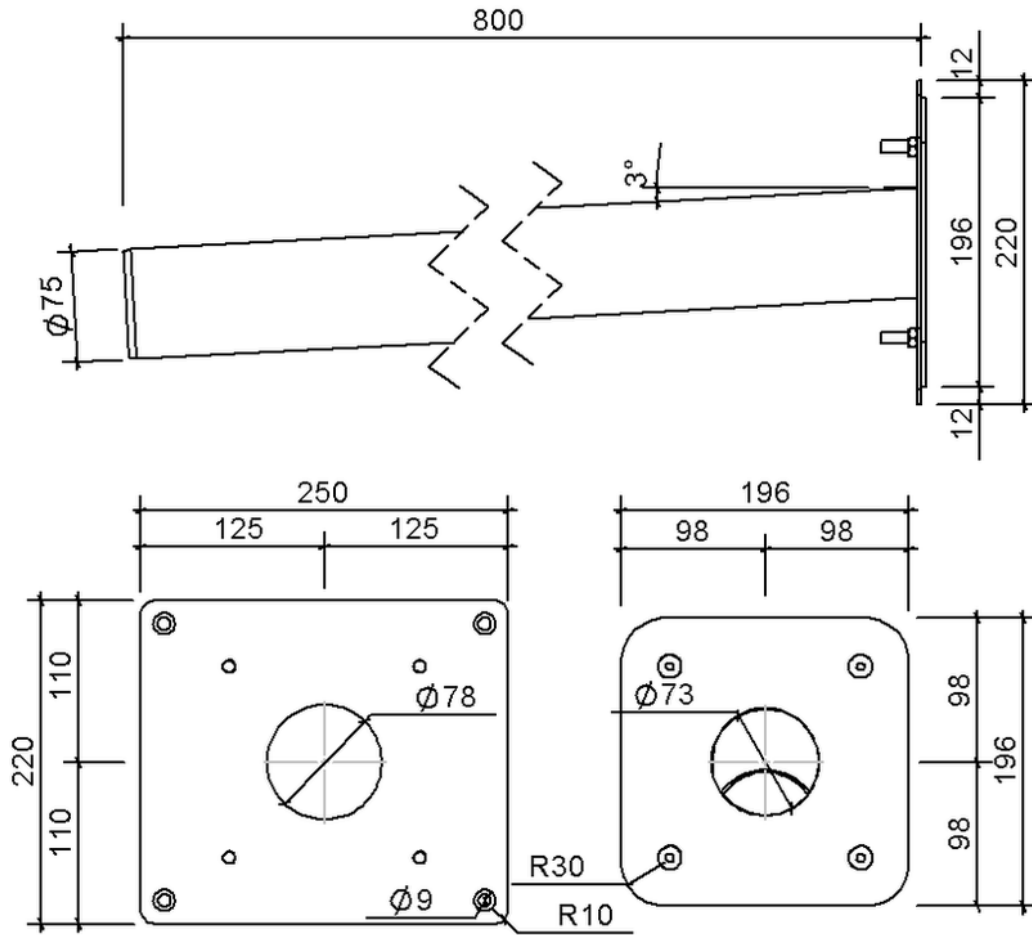

Technical drawing

SitaSpy DN 70

SitaSpy DN 70, with Screw-on flange

Article number

184299

Changes possible due to technical development, subject to mistakes and printing errors.

Sita Bauelemente GmbH * Ferdinand-Braun-Strasse 1 * 33378 Rheda-Wiedenbrück, Germany * Tel +49 2522 8340-0 * Fax +49 2522 8340-100 * info@sita-bauelemente.de * www.sita-bauelemente.de