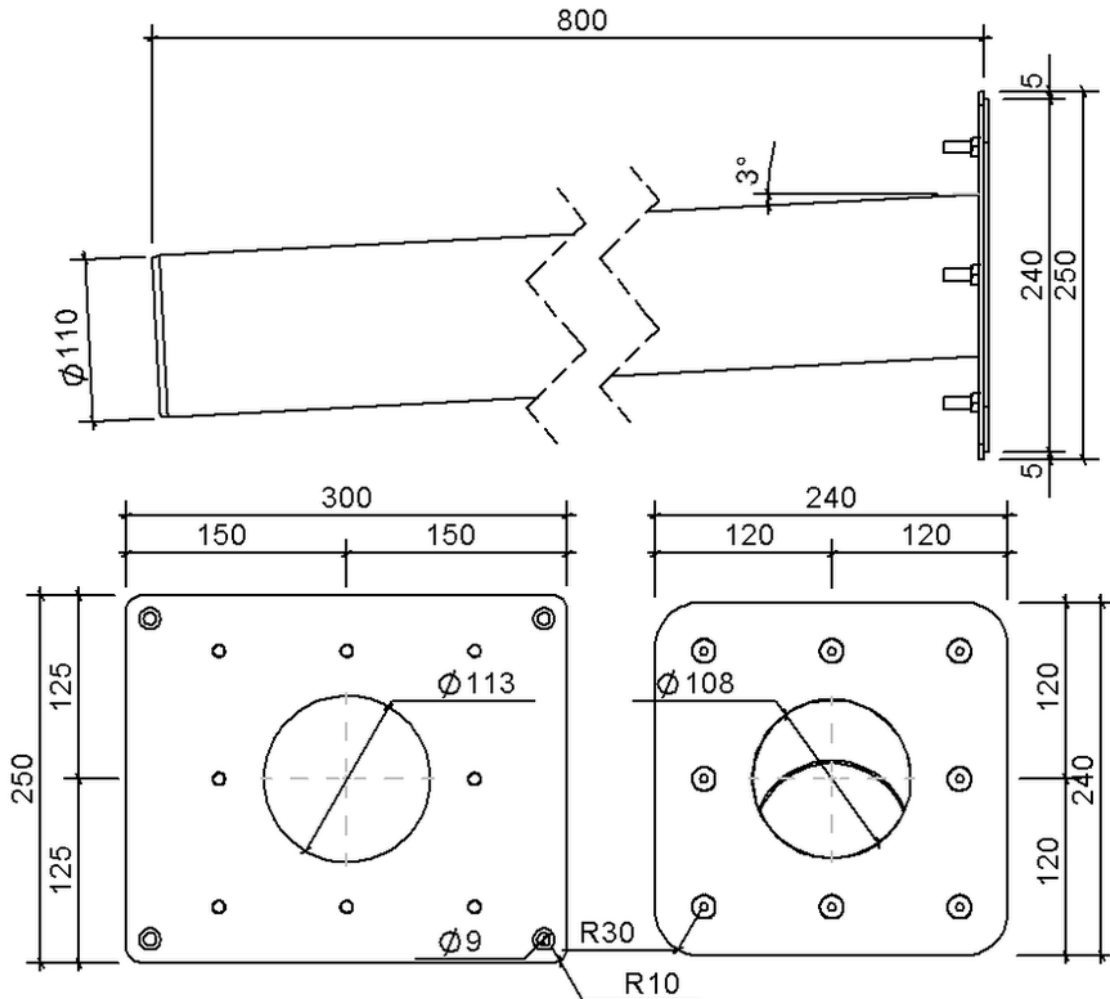

Technical drawing
Sita**Spy** DN 100

SitaSpy DN 100, with Screw-on flange

Article number

184499

Changes possible due to technical development, subject to mistakes and printing errors.

Sita Bauelemente GmbH * Ferdinand-Braun-Strasse 1 * 33378 Rheda-Wiedenbrück, Germany * Tel +49 2522 8340-0 * Fax +49 2522 8340-100 * info@sita-bauelemente.de * www.sita-bauelemente.de