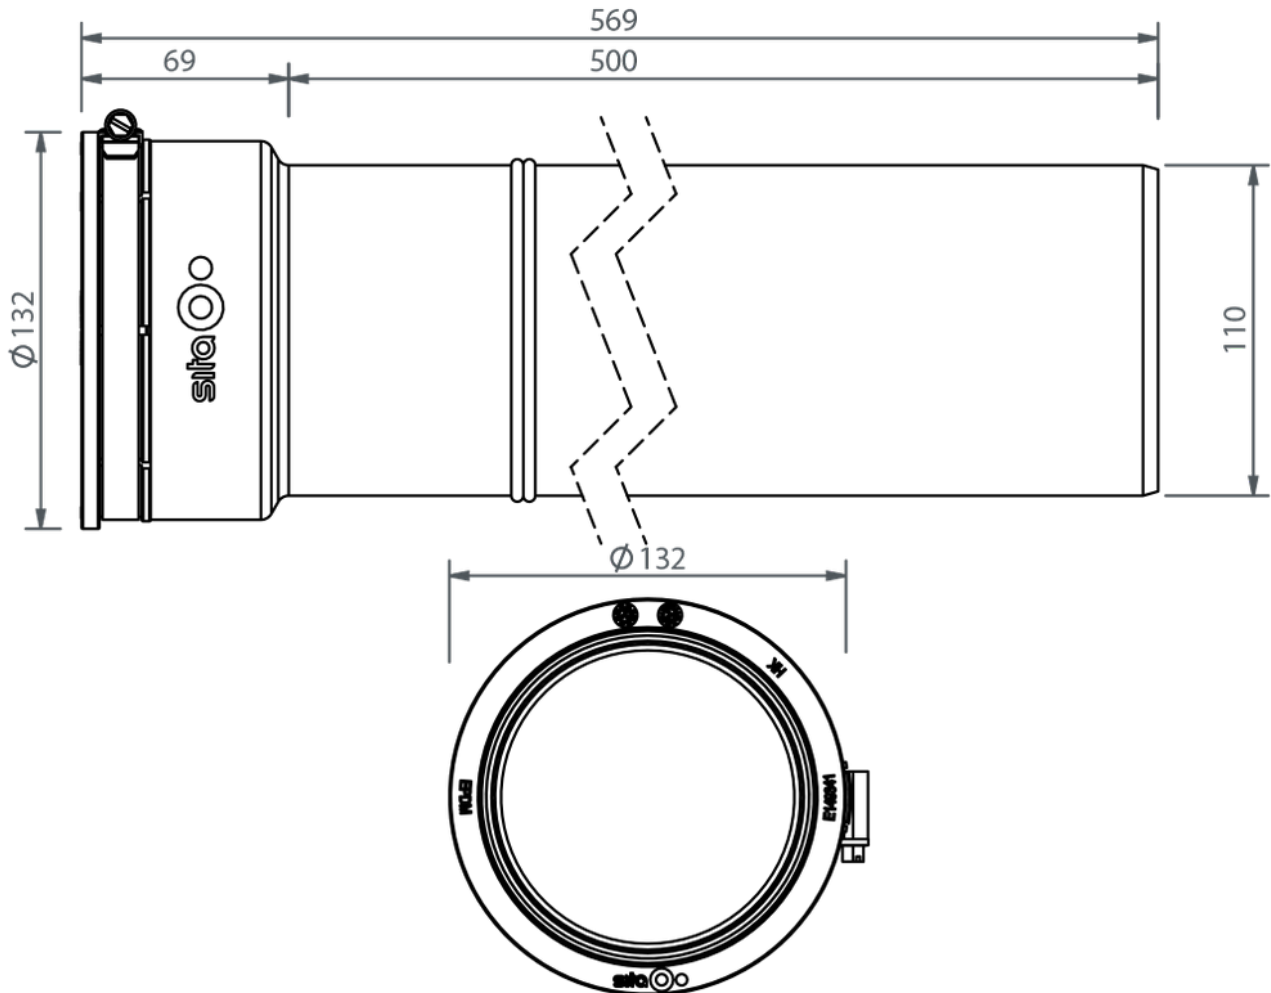

Technical drawing

Sita**More** PE connection pipe DN 100

SitaMore PE connection pipe DN 100, 500 mm, made of PE-HD

Article number

185591

Changes possible due to technical development, subject to mistakes and printing errors.