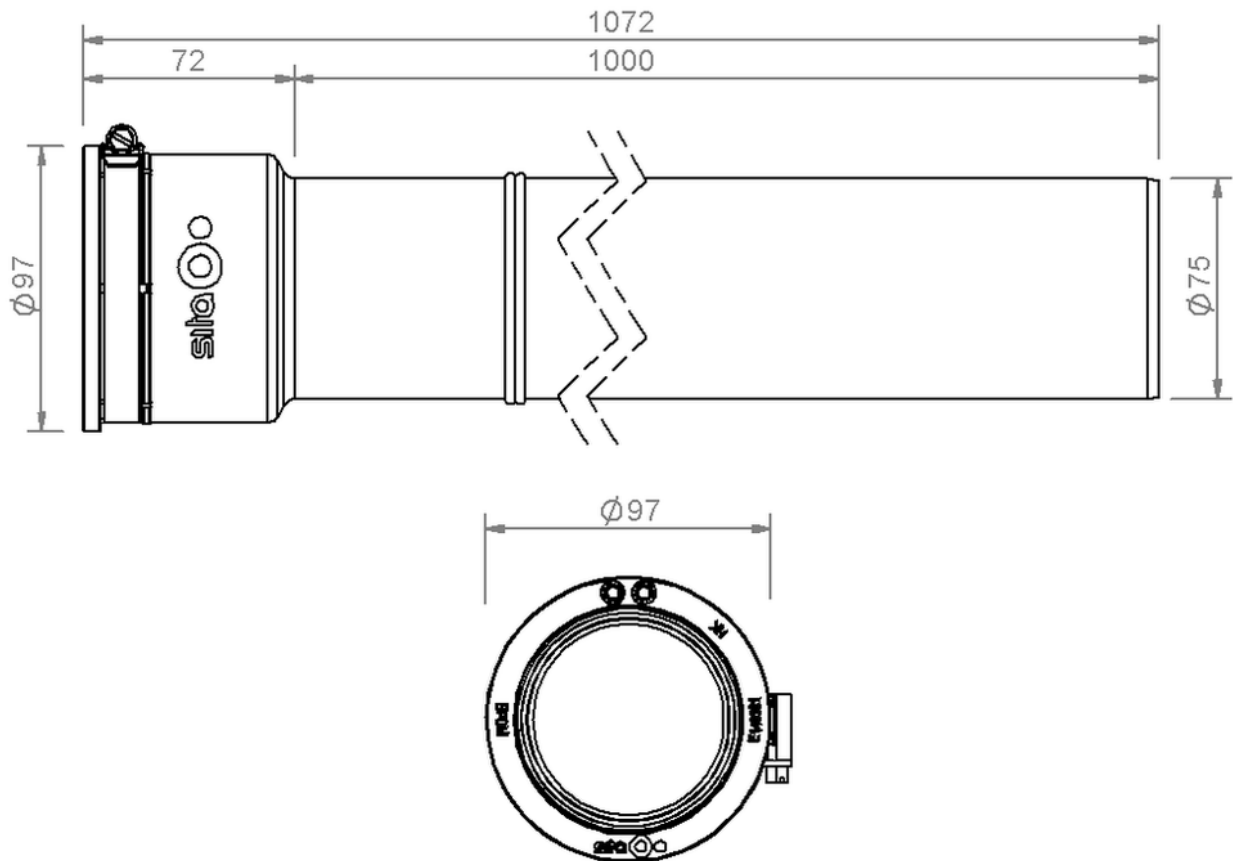

Technical drawing

Sita**More** PE connection pipe DN 70

SitaMore PE connection pipe DN 70, 1000 mm, made of PE-HD

Article number

185592

Changes possible due to technical development, subject to mistakes and printing errors.