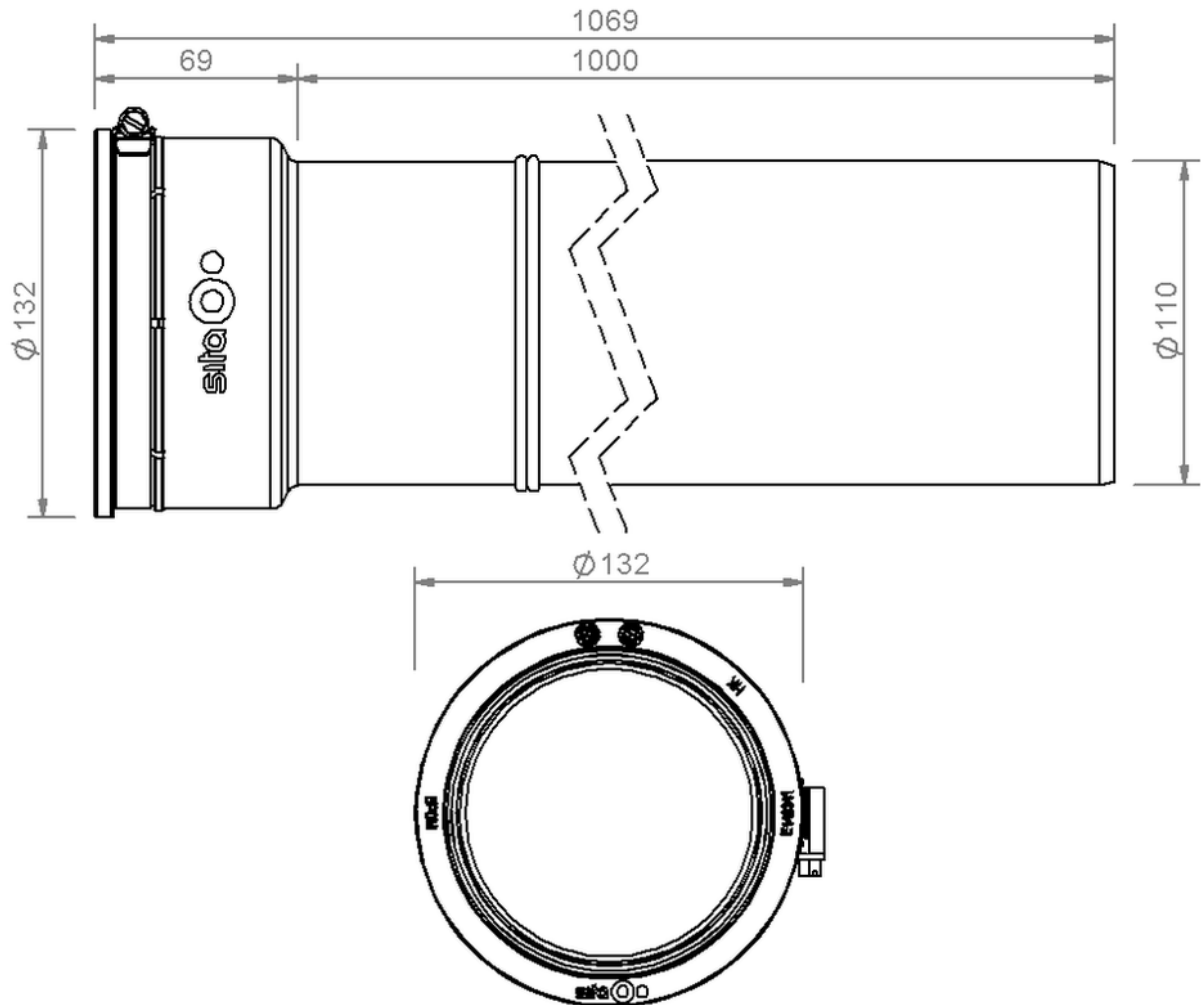

Technical drawing

Sita**More** PE connection pipe DN 100

SitaMore PE connection pipe DN 100, 1000 mm, made of PE-HD

Article number

185594

Changes possible due to technical development, subject to mistakes and printing errors.