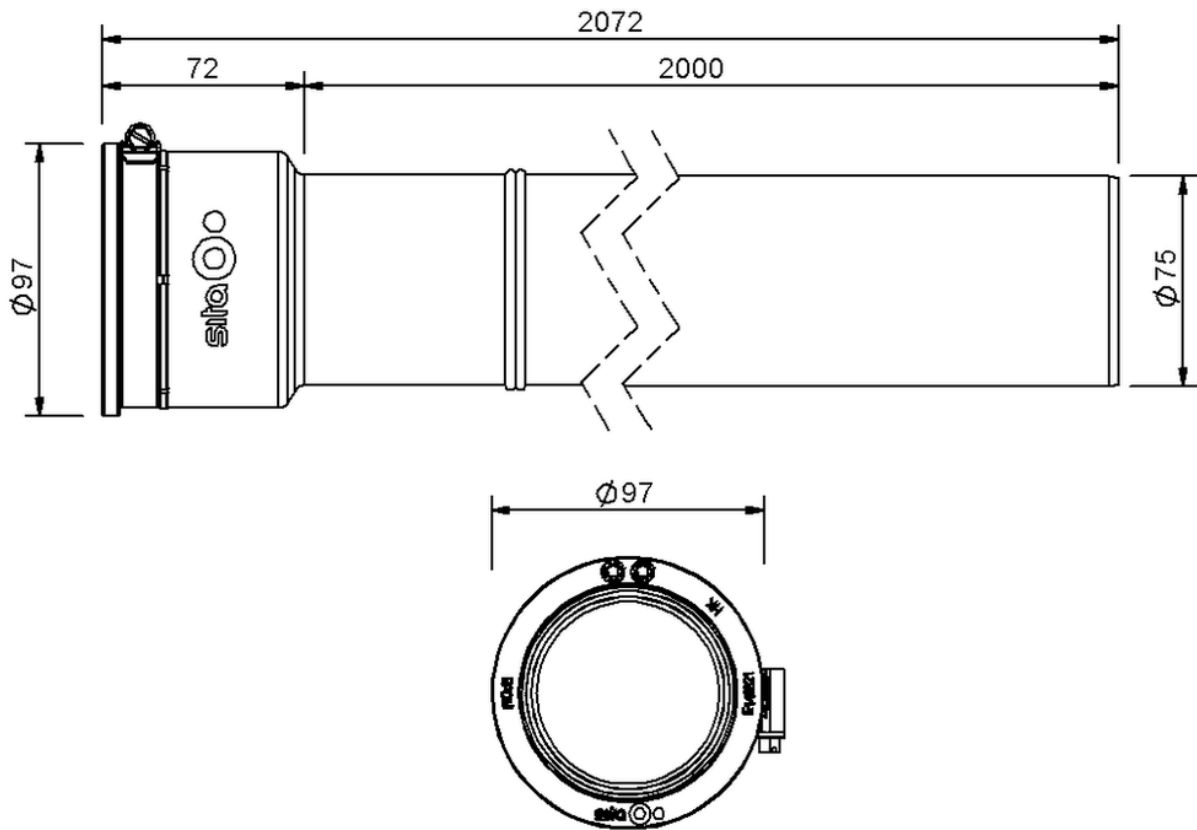

## Technical drawing

### Sita**More** PE connection pipe DN 70

---

---

SitaMore PE connection pipe DN 70, 2000 mm, made of PE-HD

Article number

185595

Changes possible due to technical development, subject to mistakes and printing errors.