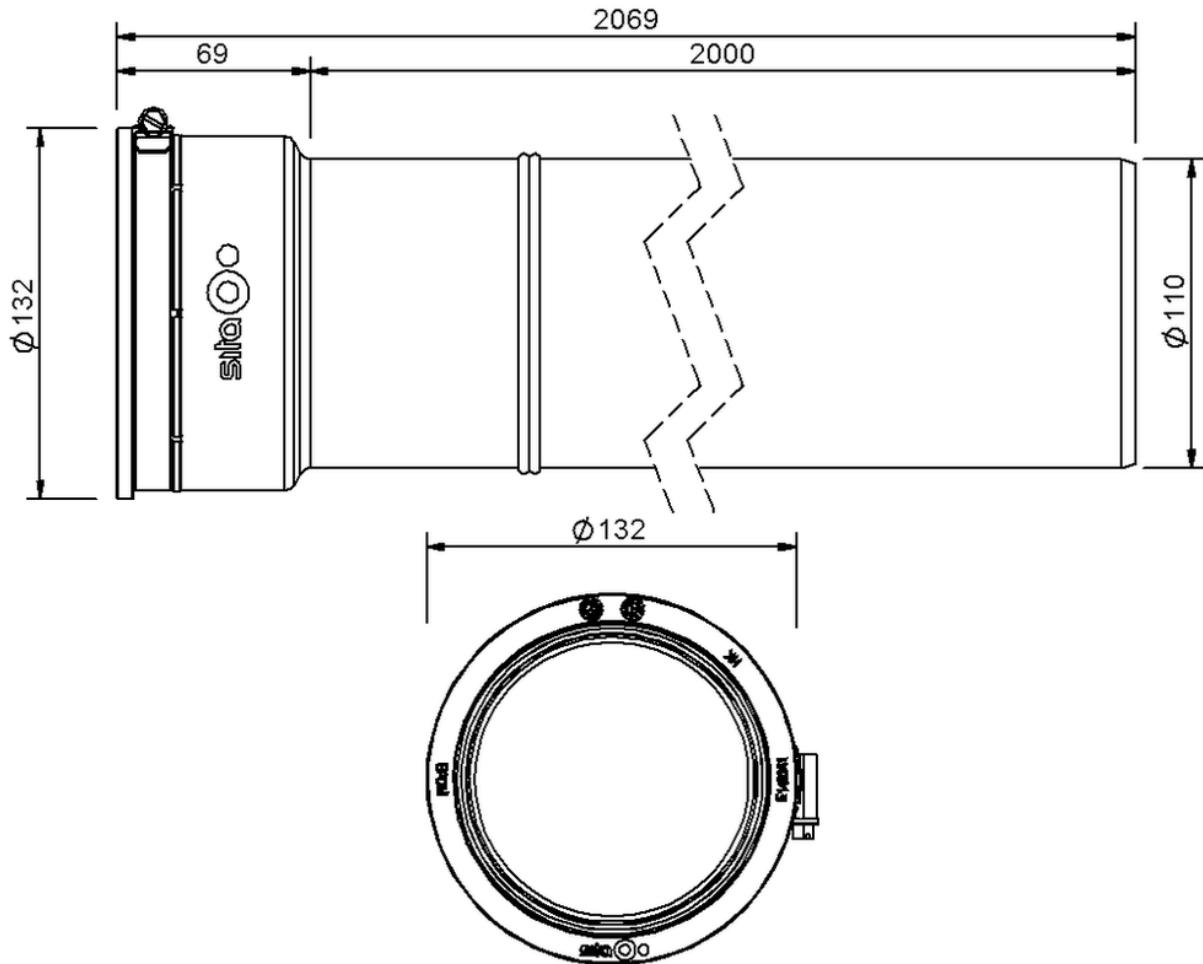

Technical drawing

Sita**More** PE connection pipe DN 100

SitaMore PE connection pipe DN 100, 2000 mm, made of PE-HD

Article number

185596

Changes possible due to technical development, subject to mistakes and printing errors.