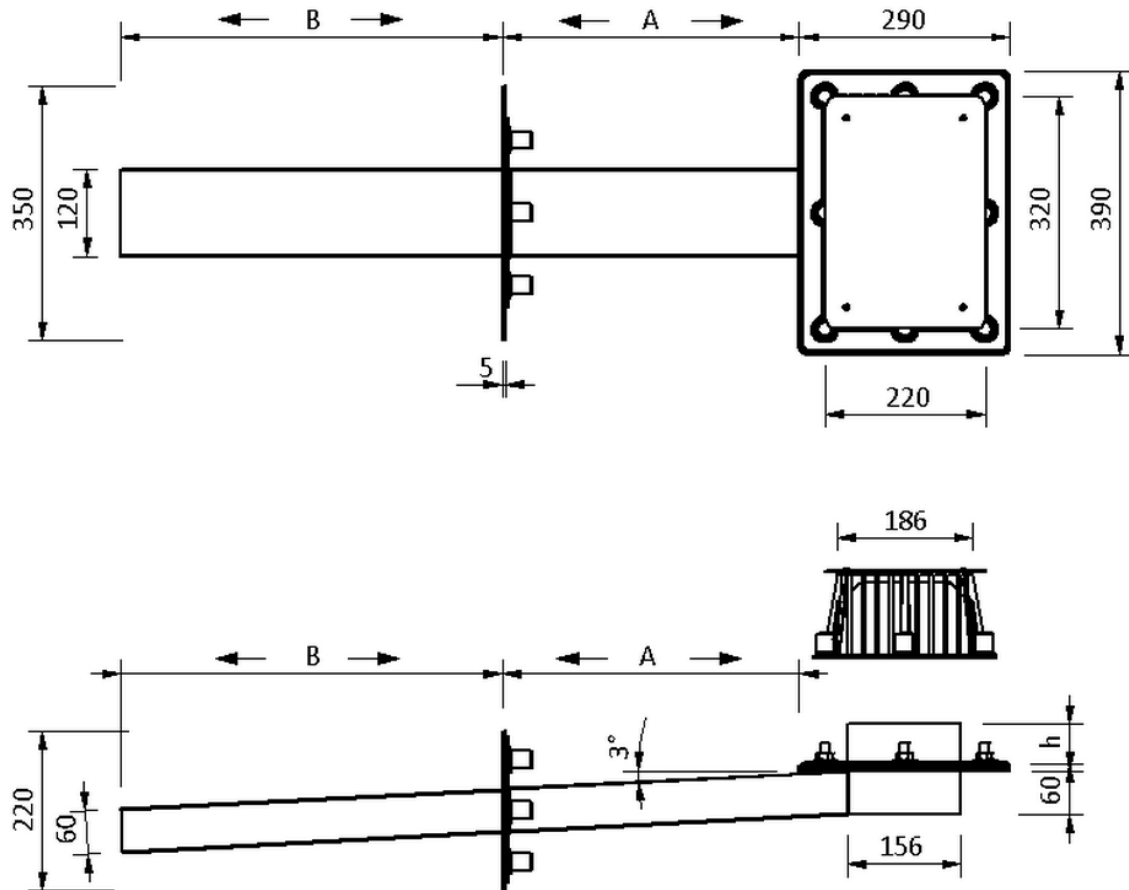

Technical drawing Sita**Turbo** inverted roof

SitaTurbo inverted roof

Article number

185999

Changes possible due to technical development, subject to mistakes and printing errors.

Sita Bauelemente GmbH * Ferdinand-Braun-Strasse 1 * 33378 Rheda-Wiedenbrück, Germany * Tel +49 2522 8340-0 * Fax +49 2522 8340-100 * info@sita-bauelemente.de * www.sita-bauelemente.de