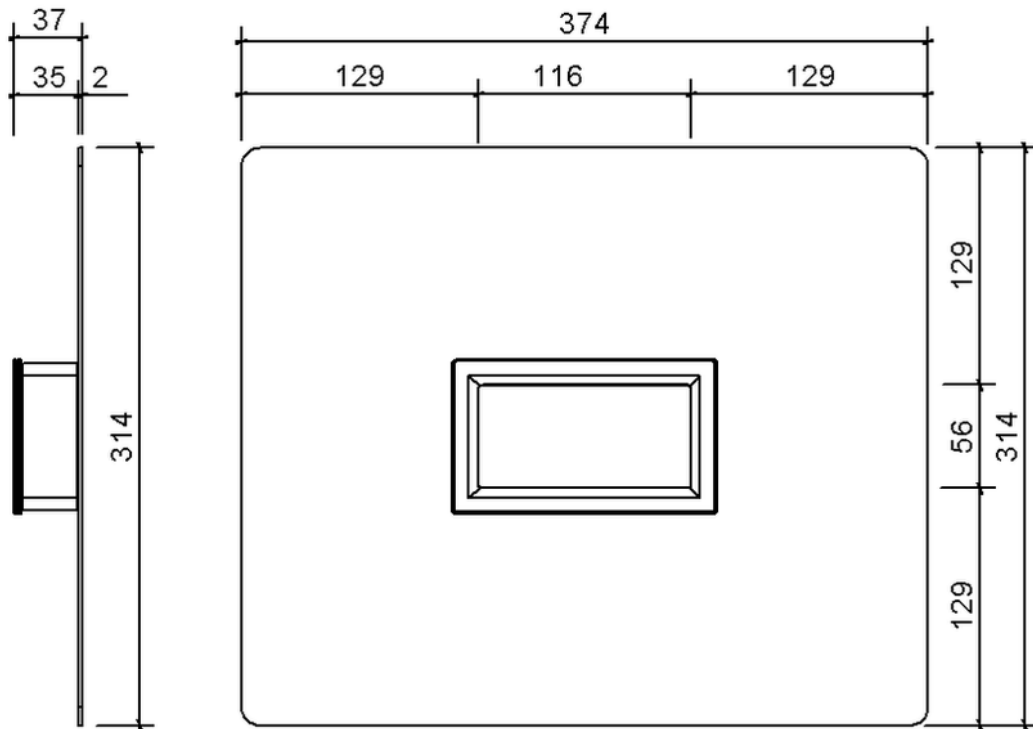

Technical drawing

Sita**Turbo** vapour barrier plate

SitaTurbo vapour barrier plate, made of EPDM

Article number

186190

Changes possible due to technical development, subject to mistakes and printing errors.