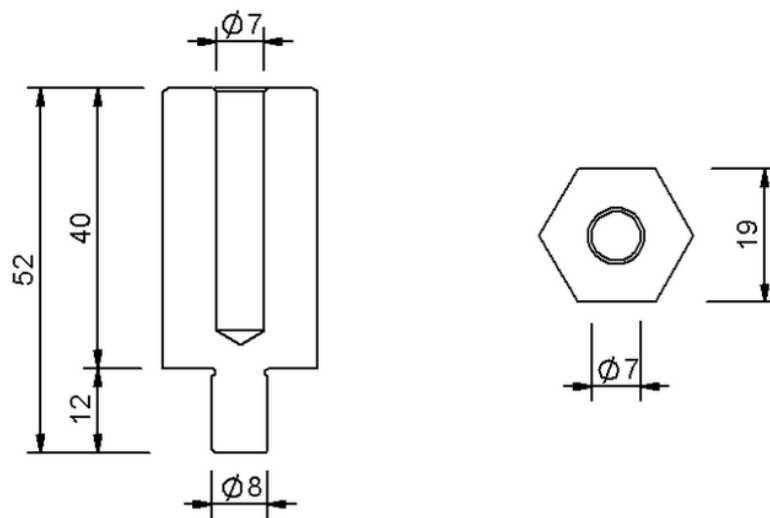

Technical drawing

Sita**Turbo** height compensation set

SitaTurbo height compensation set, made of Brass

Article number

189061

Changes possible due to technical development, subject to mistakes and printing errors.